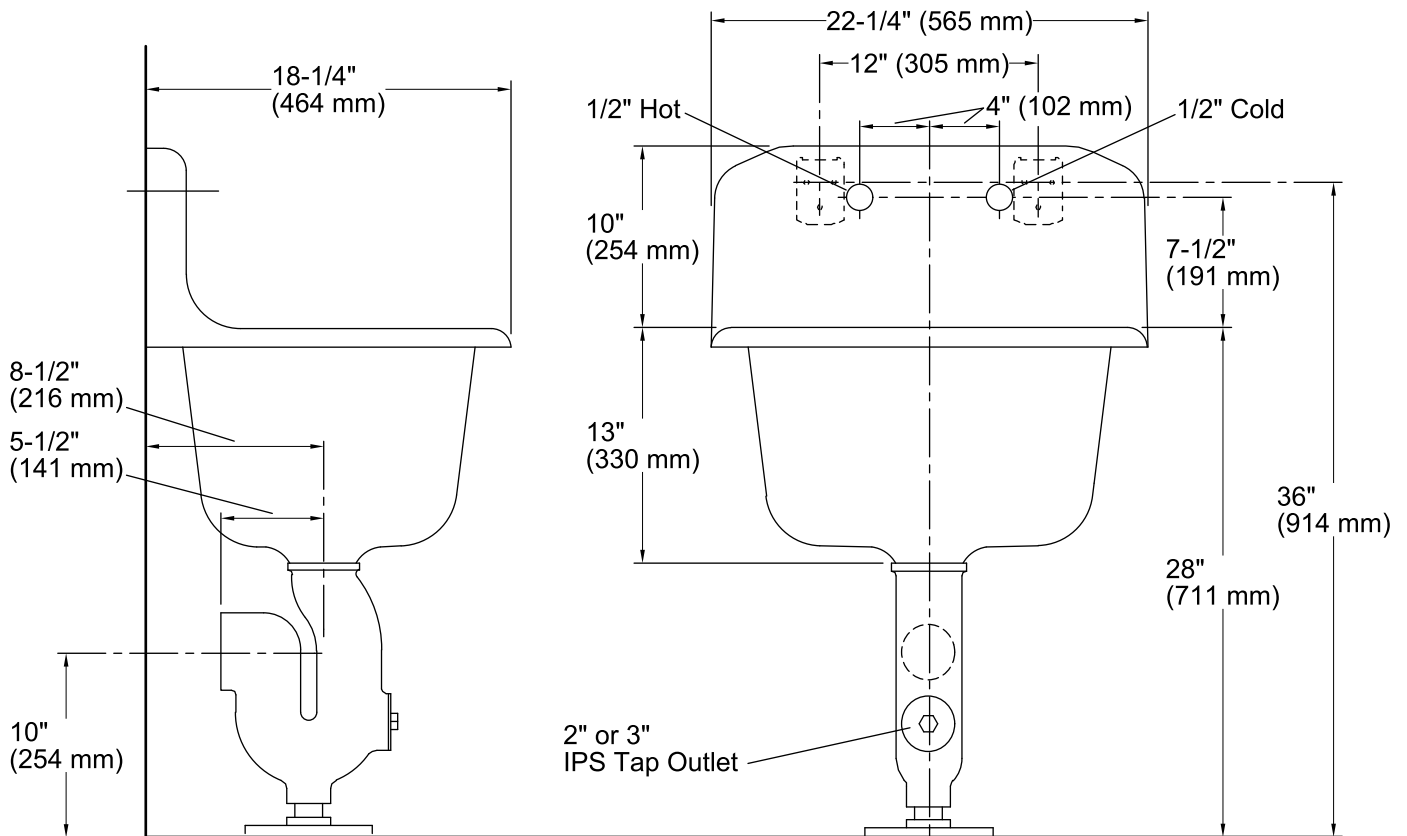

## Features

- KOHLER® cast iron.
- Wall-mount.
- Rectangular basin.
- With rim guard.
- Acid-resistant enamel finish.
- Without overflow.
- 8-inch centers.
- 22-1/4" (565 mm) x 18-1/4" (464 mm)

## Technical Information

All product dimensions are nominal.

Bowl configuration:	Single
Installation:	Wall-mount
Bowl area (Only)	Length: 18" (457 mm) Width: 14" (356 mm) Water depth: 12" (305 mm)
Number of deck holes:	2
Faucet hole(s):	1-1/2" (38 mm)
Drain hole:	3-1/8" (80 mm)