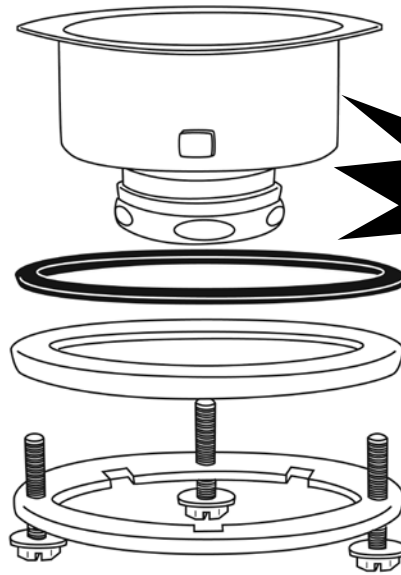

# EZ ON Basket Strainer

**Installs in  
less than  
30 seconds!**

## EZ ON Satin Stainless Steel Finish

- 304 stainless steel body
- Polished drain flange
- Stainless steel basket
- Fits sink openings of 3 1/2" to 4"
- Available in display box of 16 pcs

**PART  
NUMBER**  
21901

## EZ ON - Bright Polished Stainless Steel Finish

- 304 stainless steel body
- All surfaces polished
- Stainless steel basket
- Fits sink openings of 3 1/2" to 4"
- Available in display box of 16 pcs

**PART  
NUMBER**  
21907

## EZ ON Brushed Nickel Finish

- All surfaces are PVD finish
- Finish will not chip or corrode
- Basket finished to match
- Fits sink openings of 3 1/2" to 4"

**PART  
NUMBER**  
21905