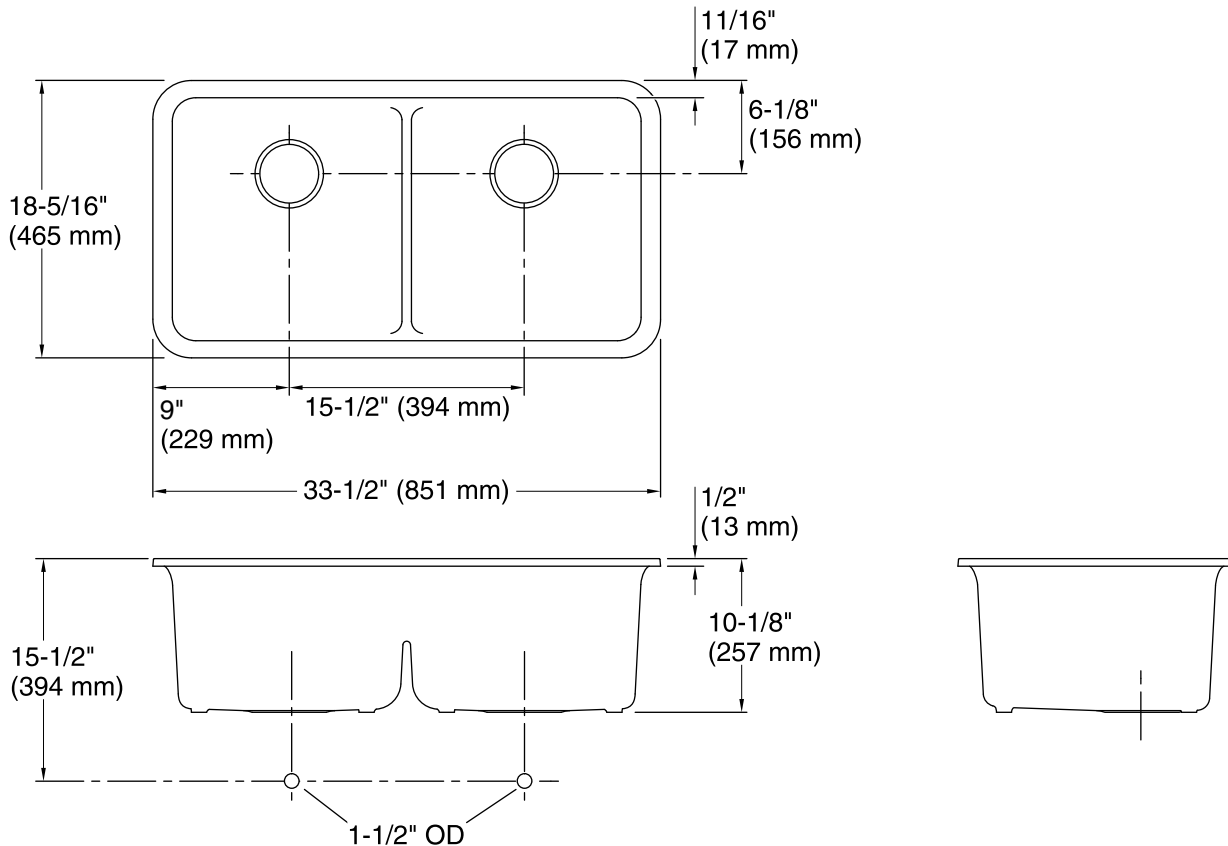

Technical Information

All product dimensions are nominal.

Bowl configuration: Double equal

Installation: Under-mount

Min. base cabinet width: 36" (914 mm)

Bowl area (Left):
Length: 14-7/8" (378 mm)
Width: 15-3/16" (386 mm)
Bowl depth: 9-1/2" (241 mm)
Water depth: 9-1/2" (241 mm)

Bowl area (Right):
Length: 14-7/8" (378 mm)
Width: 15-3/16" (386 mm)
Bowl depth: 9-1/2" (241 mm)
Water depth: 9-1/2" (241 mm)

Drain hole: 3-7/8" (98 mm)

Template: 1256394-7, required, included

Notes

Install this product according to the installation instructions.