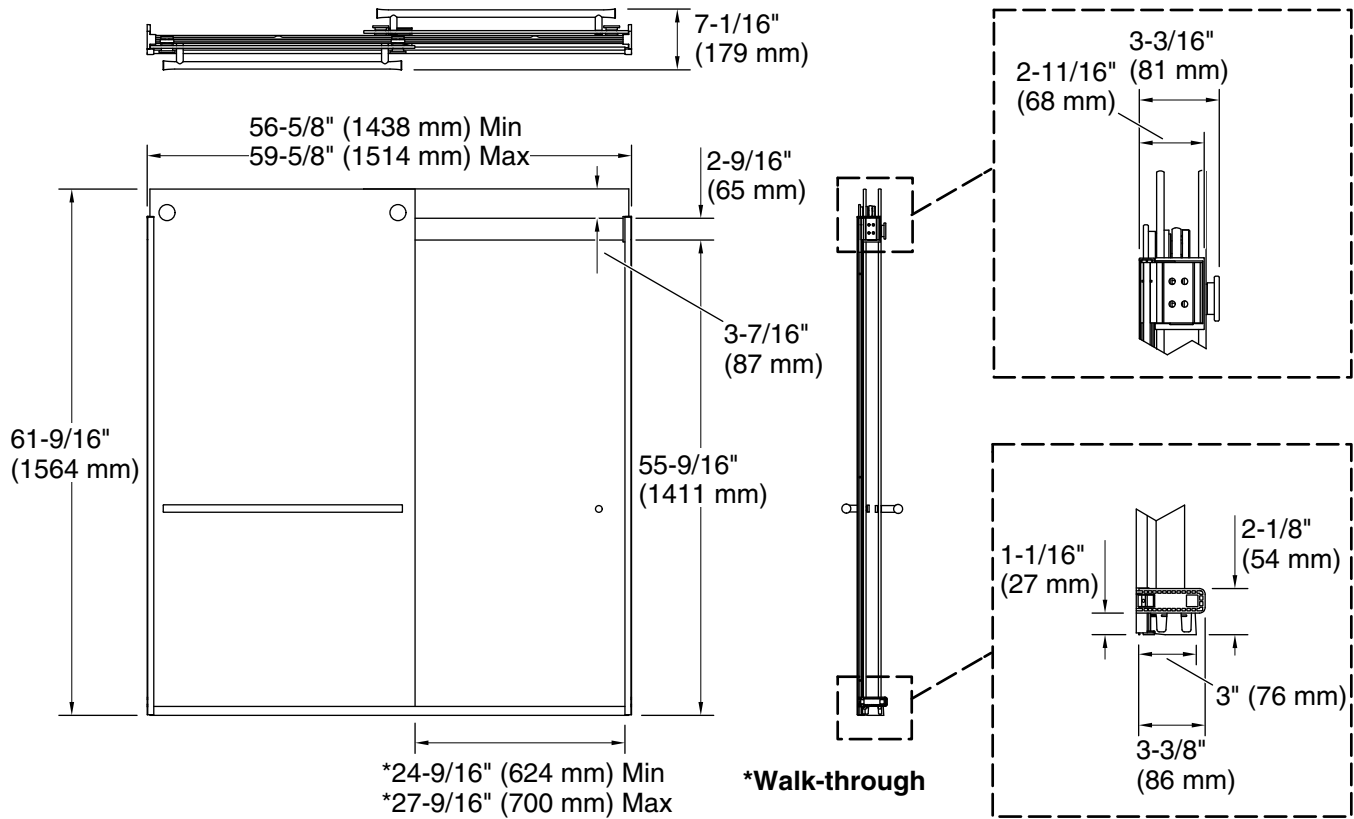

Features

- Frameless design emphasizes glass and creates a sleek, minimalist look
- Innovative roller design with stainless steel bearings simplifies installation and provides out-of-plumb adjustability while glass is installed
- Interior and exterior towel bars provide integrated storage on the doors
- Cushioned center guide provides smooth, quiet sliding action
- CleanCoat™+ glass coating creates a hydrophobic barrier that repels water, soap scum, and residue, saving time and protecting shower doors 10 times longer than original CleanCoat. (Based on 2021 internal wear/abrasion testing using a microfiber cloth.)
- Smooth, easy-to-clean wall jambs
- Tempered glass ensures enhanced safety and durability

Material

- Frameless, 3/8" (10 mm) thick Crystal Clear tempered glass
- Anodized aluminum prevents rust and corrosion

Installation

- Fits opening widths 56-5/8" – 59-5/8" (1438 –1514 mm)
- 61-9/16" (1564 mm) high, with 55-9/16" (1411 mm) minimum head clearance
- 3" (76.2 mm) width adjustment
- Out-of-plumb adjustability simplifies installation
- For residential use only
- Not for use in hospitality

Available Glass Options

Code	Description
L	Crystal Clear

Technical Information

All product dimensions are nominal.

Installation type: For bath installation

Base-To-Wall 1/2" (13 mm)

Radius – Max:

Glass coating: CleanCoat+

Notes

Install this product according to the installation instructions.

The vertical opening should be a minimum of 64-1/2" (1639 mm) to allow for installation clearance.