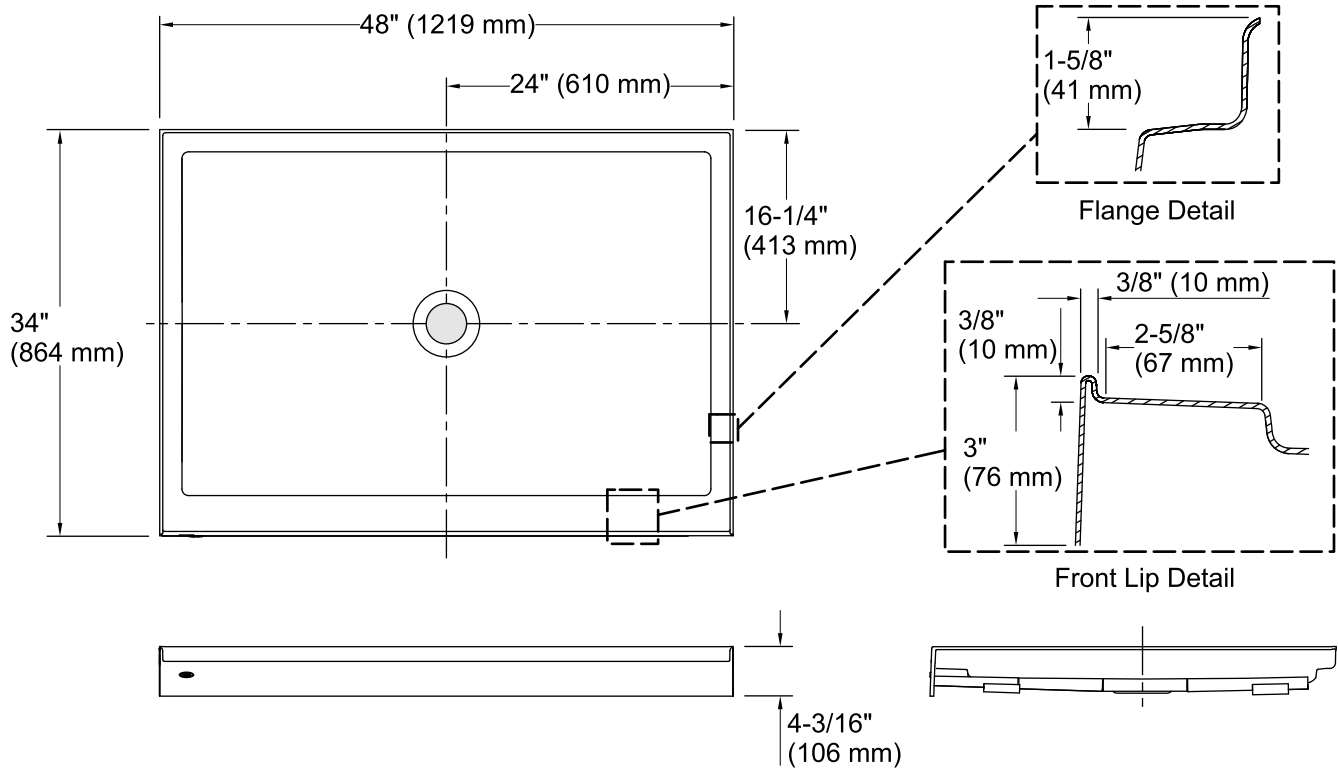

Features

- Low-threshold design for easy entry and exit.
- Molded-in textured floor.
- Water containment bead incorporated into the threshold design provides an optimum barrier, eliminating water escaping from the shower space.
- Single threshold for alcove installation.
- Durable acrylic construction.
- Center drain.
- Coordinates with Choreograph shower walls and other Kohler collections.

Technical Information

All product dimensions are nominal.

Installation: Three-wall alcove

Drain location: Center

Weight: 53 lbs (24 kg)

Notes

Measure your actual product for rough-in details.

Install this product according to the installation instructions.

Subfloor must be within 1/2" (13 mm) of level.

This receptor has a front lip. This should be taken into account when installing a shower door.