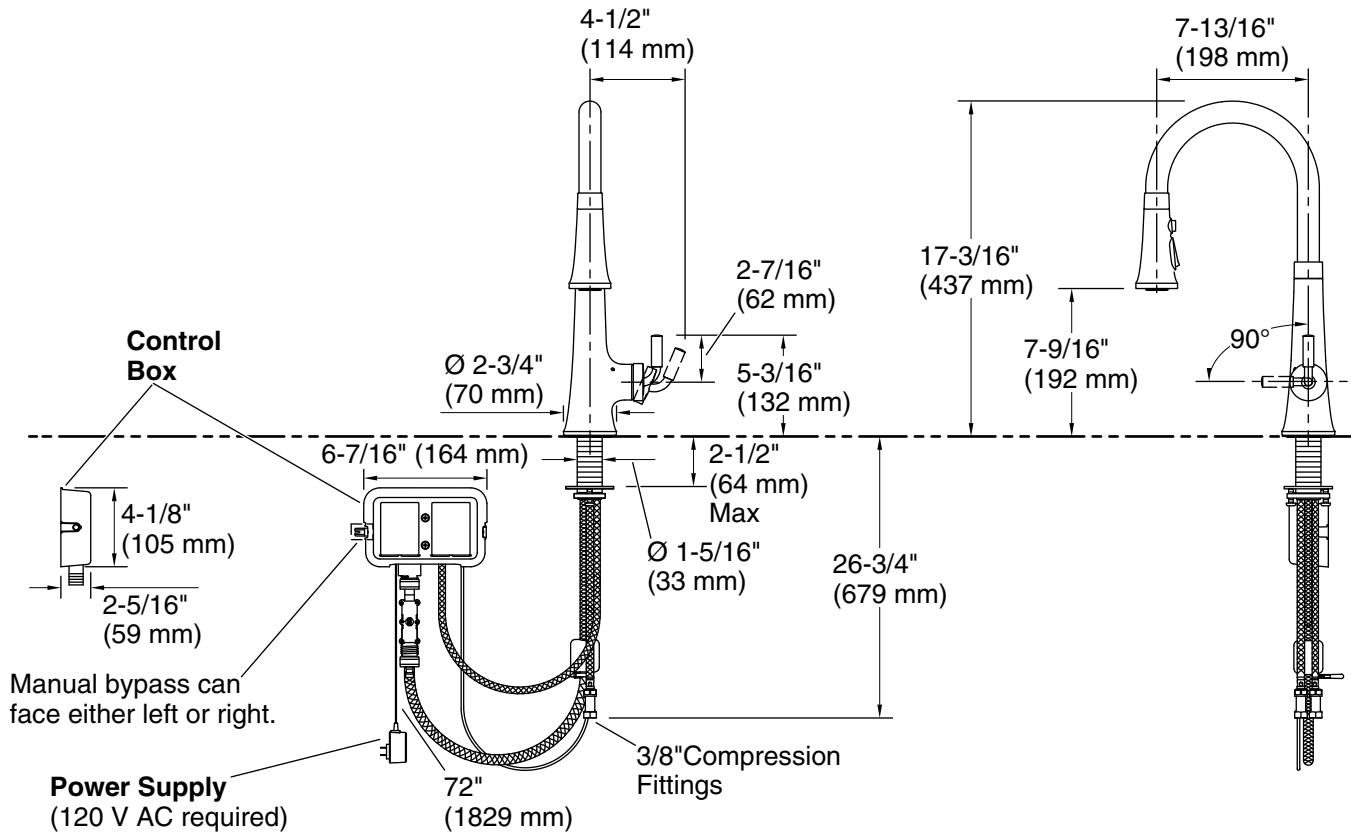

Required Electrical Service

One circuit required, protected with Class A Ground-Fault Circuit-Interrupter (GFCI). Outside North America, this device may be known as a Residual Current Device (RCD).

120 V

Technical Information

All product dimensions are nominal.

Power source: Plug - AC, included

Drain included: No

Notes

Install this product according to the installation instructions.

ADA complaint for faucet handles only.

ADA, CSA B651 compliant when installed to the specific requirements of these regulations.