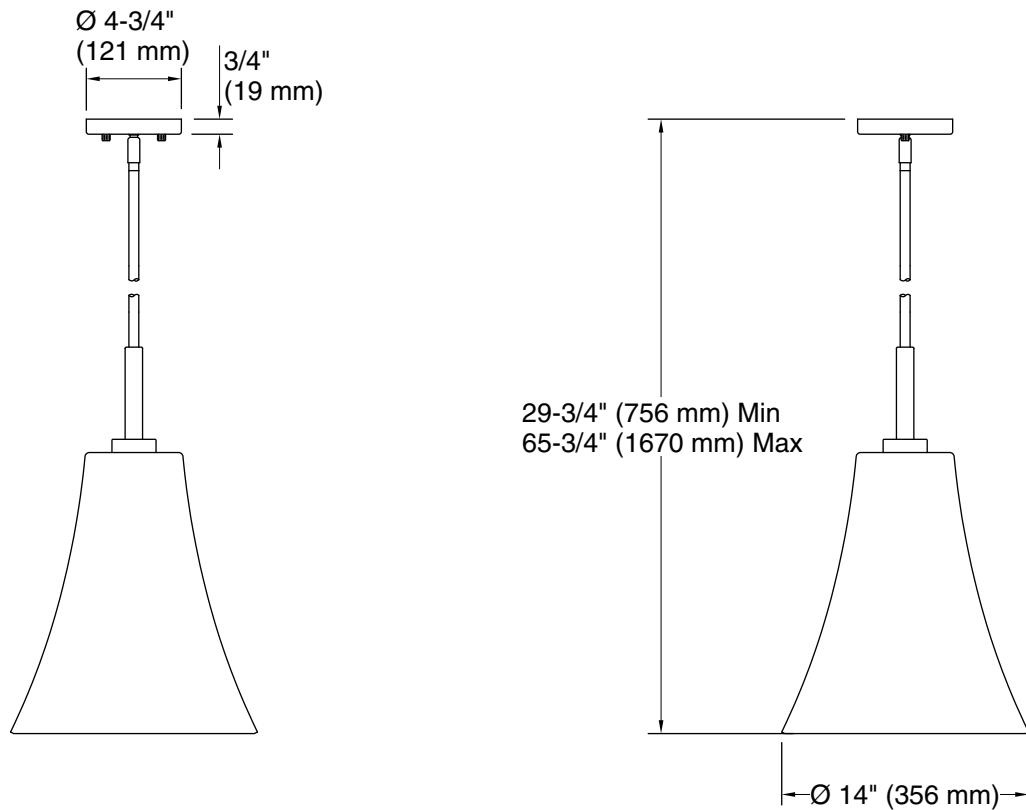

Required Electrical Service

One dedicated circuit required.

120 V, 60 Hz

Technical Information

All product dimensions are nominal.

Installation Type:	Ceiling-mount
Material:	Steel, Glass, Aluminum, Brass
Number of Lights:	1
Lighting Type:	Socket-based
Socket Type:	E-26 Medium
Number of Shades:	1
Shade Type:	Seeded Glass
Hanging Type:	Downrod
Downrod Detail:	1 x 6" (152 mm), 3 x 12" (305 mm)
Height:	29-13/16" (757 mm) - 65-13/16" (1671 mm)