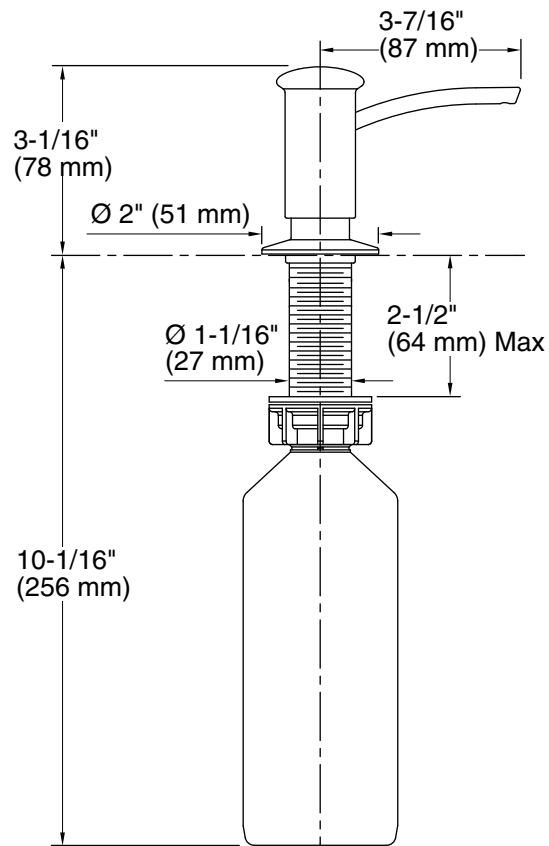

Features

- Holds up to 16 ounces of soap or lotion; refillable from top.
- May be installed in predrilled sink holes or surfaces up to 2" thick.
- Clamshell packed.
- Coordinates with contemporary-style faucets.

Technical Information

All product dimensions are nominal.

Material: Brass

Notes

Install this product according to the installation guide.