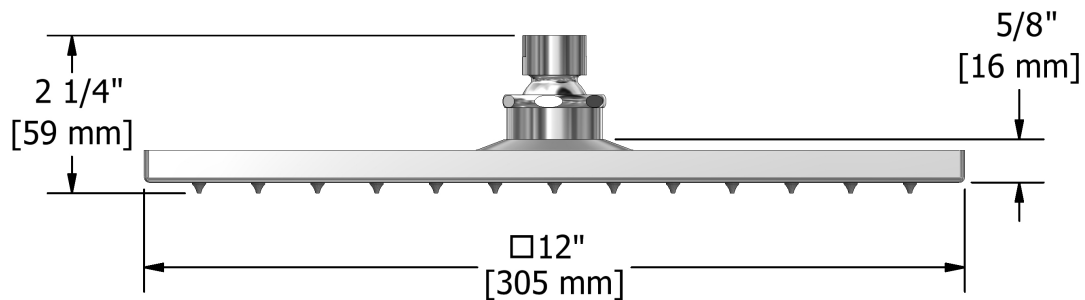

30 cm (12") shower head
492

Specifications

Descriptions

- Swivel
- G $\frac{1}{2}$ " inlet female
- Scale-free

Available colors

- C : Chrome
- BN : Brushed Nickel (PVD)

Available flow

- 7.6 L/min, 2.0 gpm (US) 60psi

Certifications

- CSA B125.1
- ASME A112.18.1
- CMR248 Approval

cUPC®

Sizes, models and finishes may differ from those presented.

Warranty

This **Riobel Inc.** product you have purchased carries a Limited Lifetime Warranty on the chrome, PVD finish, blacks and all working parts and is guaranteed from the initial purchase date against all manufacturing defects. All other finishes, including plastic components, are guaranteed for one year. All electric and/or electronic parts are covered by a 5-year limited warranty.