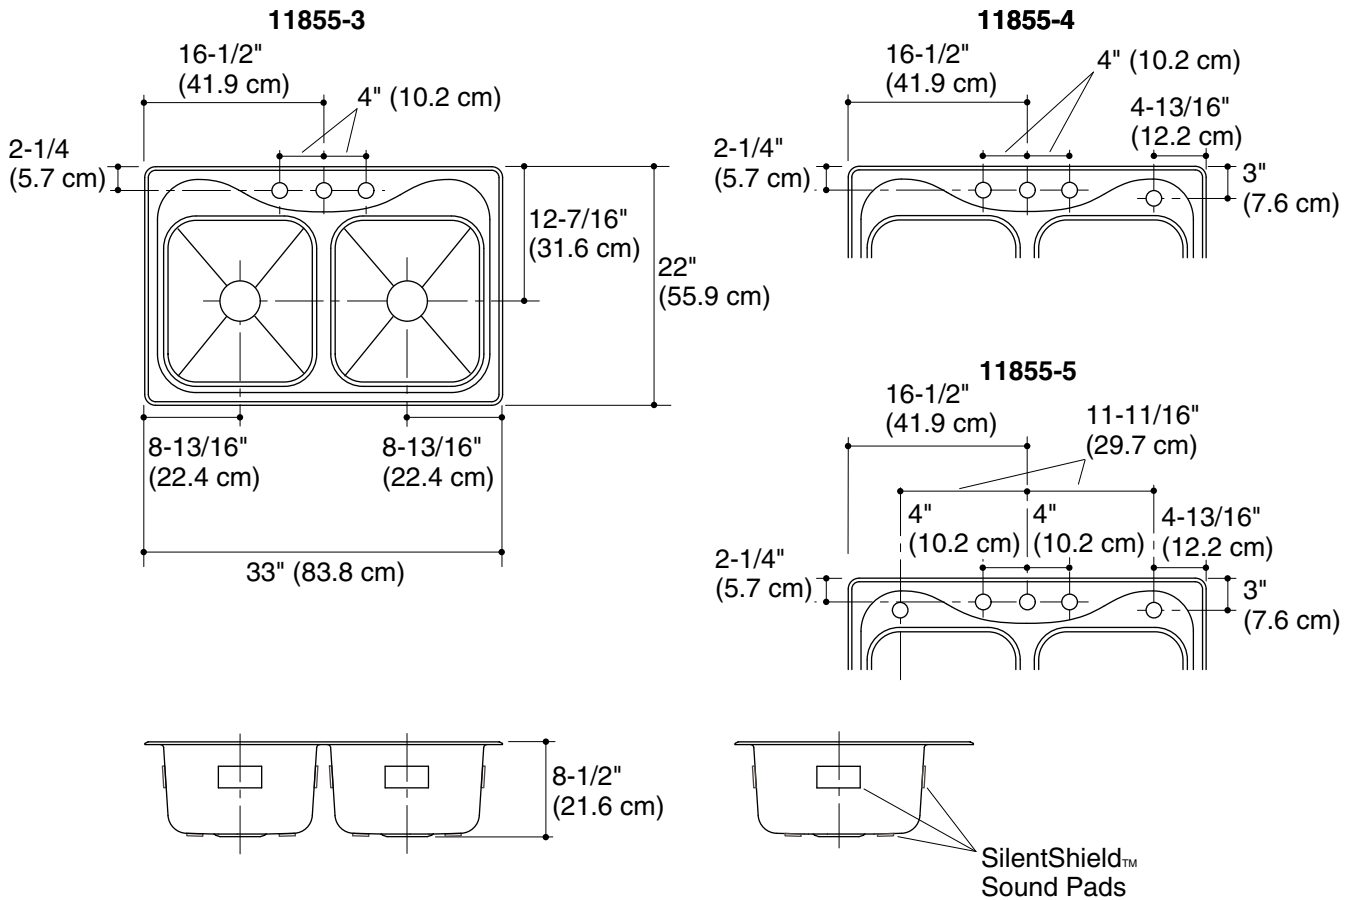

STERLING®

A KOHLER COMPANY

SOUTHHAVEN®

TOP-MOUNT KITCHEN SINK 11855

Features

- 18-gauge stainless steel
- Includes SilentShield® sound-absorption technology
- Double (equal) bowl, ledge back sink
- Top-mount, rolled rim
- Satin deck and luster bowls
- 33" (83.8 cm) x 22" (55.9 cm) x 8-1/2" (21.6 cm)

Codes/Standards Applicable

Specified model meets or exceeds the following:

- ASME A112.19.3/CSA B45.4

Colors/Finishes

- NA: None applicable

Specified Model

Model	Description	Faucet Holes	Quantity	Basin Depth	Colors/ Finishes
11855-3	Top-mount kitchen sink (shown)	3	1	8-1/2" (21.6 cm)	☐ NA
11855-4	Top-mount kitchen sink	4	1	8-1/2" (21.6 cm)	☐ NA
11855-5	Top-mount kitchen sink	5	1	8-1/2" (21.6 cm)	☐ NA

SOUTHAVEN®

Technical Information

Fixture*:	
Cutout size	32-1/2" (82.6 cm) x 21-1/2" (54.6 cm) with 1/2" (1.3 cm) radius corners
Bowl area	14" (35.6 cm) x 15-1/8" (38.4 cm)
Drain hole	3-5/8" (8.6 cm) D.
Faucet holes	1-7/16" (3.7 cm) D.
* Approximate measurements for comparison only.	

Product Diagram