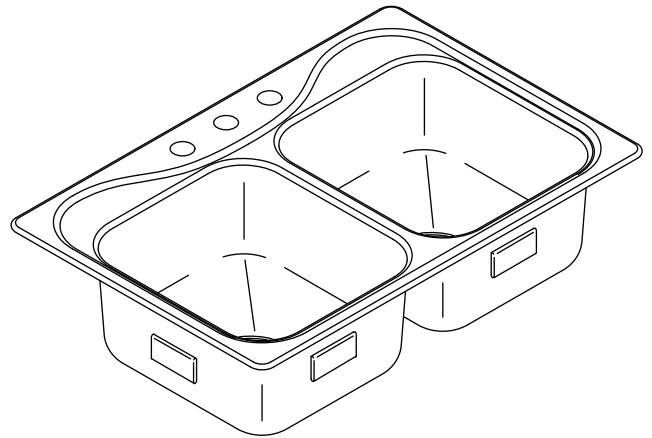

STERLING®

A KOHLER COMPANY

SOUTHHAVEN®

TOP-MOUNT KITCHEN SINK 11855

Features

- 18-gauge stainless steel
- Includes SilentShield® sound-absorption technology
- Double (equal) bowl, ledge back sink
- Top-mount, rolled rim
- Satin deck and luster bowls
- 33" (83.8 cm) x 22" (55.9 cm) x 8-1/2" (21.6 cm)

Codes/Standards Applicable

Specified model meets or exceeds the following:

- ASME A112.19.3/CSA B45.4

Colors/Finishes

- NA: None applicable

Specified Model

Model	Description	Faucet Holes	Quantity	Basin Depth	Colors/ Finishes
11855-3	Top-mount kitchen sink (shown)	3	1	8-1/2" (21.6 cm)	☐ NA
11855-4	Top-mount kitchen sink	4	1	8-1/2" (21.6 cm)	☐ NA
11855-5	Top-mount kitchen sink	5	1	8-1/2" (21.6 cm)	☐ NA

SOUTHAVEN®

Technical Information

Fixture*:	
Cutout size	32-1/2" (82.6 cm) x 21-1/2" (54.6 cm) with 1/2" (1.3 cm) radius corners
Bowl area	14" (35.6 cm) x 15-1/8" (38.4 cm)
Drain hole	3-5/8" (8.6 cm) D.
Faucet holes	1-7/16" (3.7 cm) D.
* Approximate measurements for comparison only.	