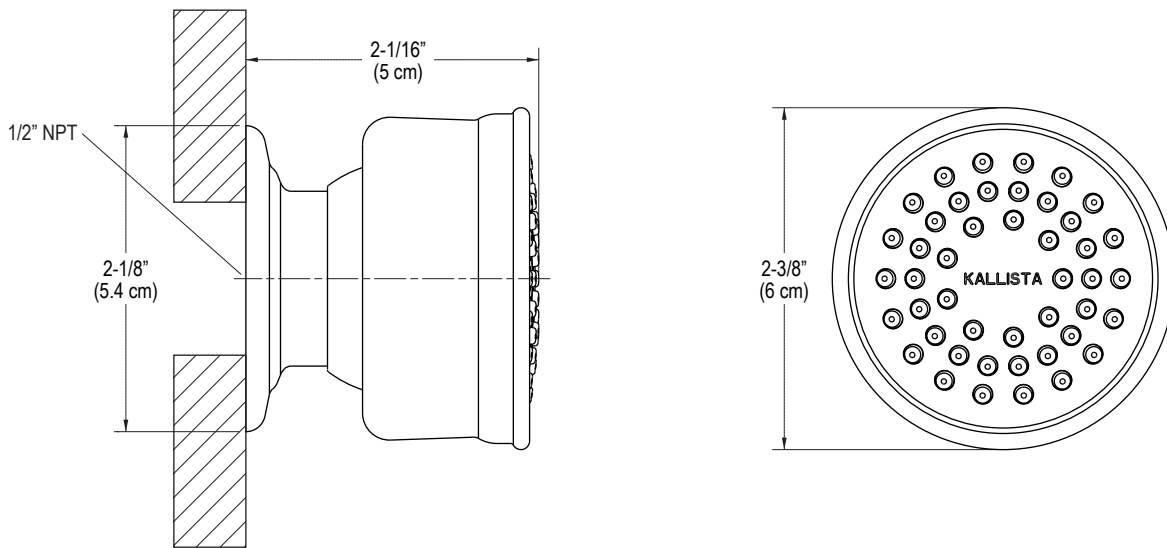

FEATURES

- Features an Internal Volume Control for Complete Shut-Off
- No Separate Volume Control Valve and Trim Necessary
- Sprayhead Pivots 25 Degrees
- Sprayface Resists Hard Water Buildup and is Easy to Clean
- 2.5 Gpm Flow Rate
- Solid Brass Construction for Durability and Reliability
- Quarter-Turn Washerless Ceramic Disc Valves
- Complements Kallista Faucets and Fixtures

CODES/STANDARDS APPLICABLE

- Specified model meets or exceeds the following:
- IAPMO/cUPC

P22076

Rough-In Information

SPECIFIED MODEL							
Model	Description	Finishes					
P22076-00	TurnSpray™ Traditional Body Spray	<input type="checkbox"/> CP Polished Chrome	<input type="checkbox"/> AD Nickel Silver	<input type="checkbox"/> AG Brushed Nickel	<input type="checkbox"/> BZ Antique Bronze	<input type="checkbox"/> SA Antique Silver	<input type="checkbox"/> W6 Weathered Bronze