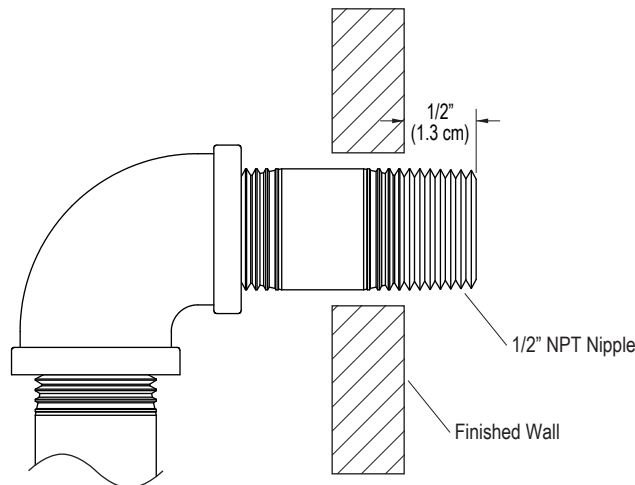

FEATURES

- Features an Internal Volume Control for Complete Shut-Off
- No Separate Volume Control Valve and Trim Necessary
- Sprayhead Pivots 25 Degrees
- Sprayface Resists Hard Water Buildup and is Easy to Clean
- 2.5 Gpm Flow Rate
- Solid Brass Construction for Durability and Reliability
- Quarter-Turn Washerless Ceramic Disc Valves
- Complements Kallista Faucets and Fixtures

CODES/STANDARDS APPLICABLE

- Specified model meets or exceeds the following:
- IAPMO/cUPC

P22076

Rough-In Information

SPECIFIED MODEL							
Model	Description	Finishes					
P22076-00	TurnSpray™ Traditional Body Spray	<input type="checkbox"/> CP Polished Chrome	<input type="checkbox"/> AD Nickel Silver	<input type="checkbox"/> AG Brushed Nickel	<input type="checkbox"/> BZ Antique Bronze	<input type="checkbox"/> SA Antique Silver	<input type="checkbox"/> W6 Weathered Bronze