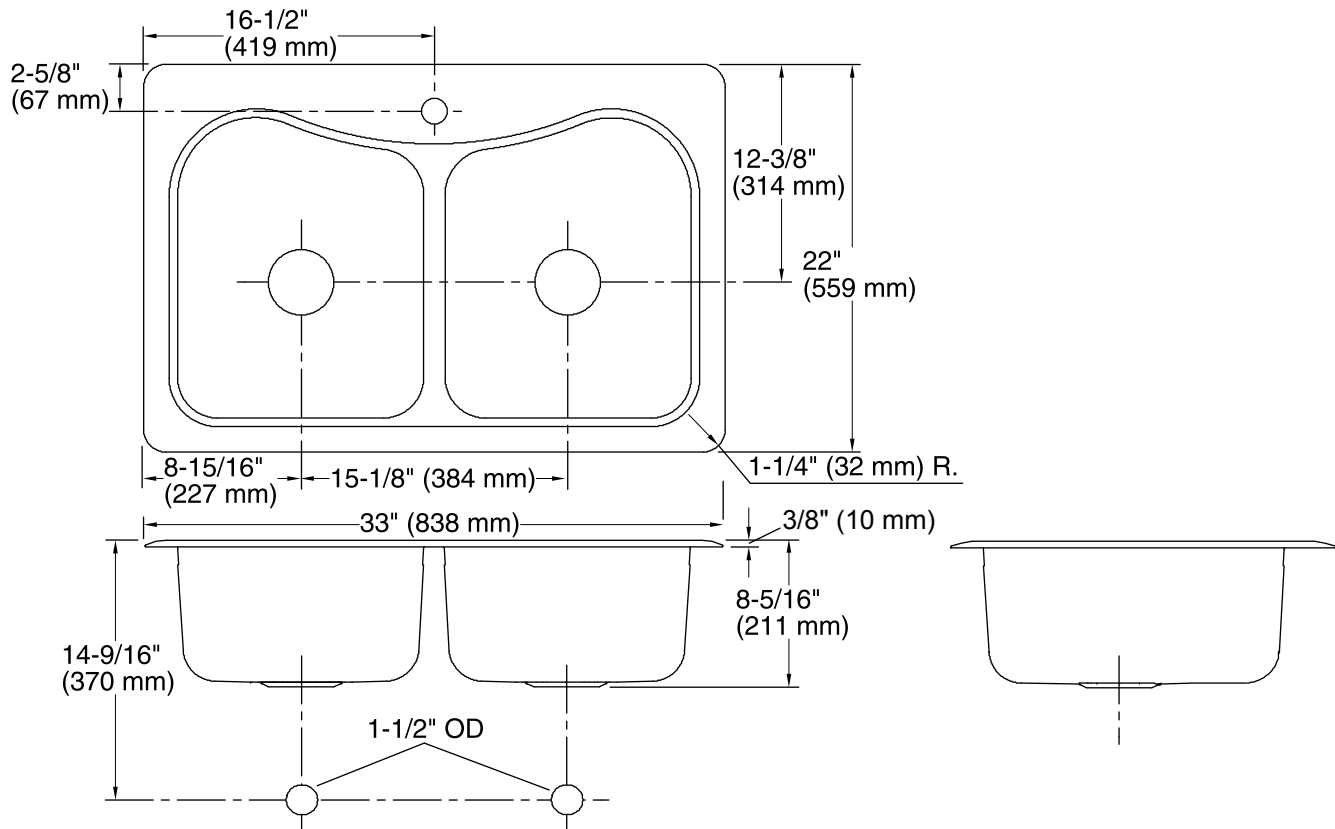

Staccato™
Top-mount Kitchen Sink
K-3369-1

Features

- Double equal bowls.
- Single faucet hole.
- Includes hardwood cutting board.
- 33" (838 mm) x 22" (559 mm)

Material

- 18-gauge stainless steel.

Technology

- Includes SilentShield® sound-absorption system.

Installation

- Top-mount
- Includes installation hardware.

Optional Accessories

- K-3194 Sink Rack
- K-3196 Sink Rack
- K-3370 Cutting Board
- K-8813

Codes/Standards

ASME A112.19.3/CSA B45.4

**Lifetime Limited Warranty for Kohler
Stainless Steel Sinks**

See website for detailed warranty information.

Technical Information

All product dimensions are nominal.

Bowl configuration:	Double equal
Installation:	Top-mount (Non-bathroom only)
Cutout:	Top-mount, 32-1/2" x 21-1/2" (826 mm x 546 mm) with 1" (25 mm) radius corners
Min. base cabinet width:	36" (914 mm)
Bowl area (Left)	Length: 17-1/16" (433 mm) Width: 13-15/16" (354 mm) Bowl depth: 8-5/16" (211 mm) Water depth: 8" (203 mm)
Bowl area (Right)	Length: 17-1/16" (433 mm) Width: 13-15/16" (354 mm) Bowl depth: 8-5/16" (211 mm) Water depth: 8" (203 mm)
Number of deck holes:	1
Faucet hole(s):	1-7/16" (37 mm)
Drain hole:	3-5/8" (92 mm)