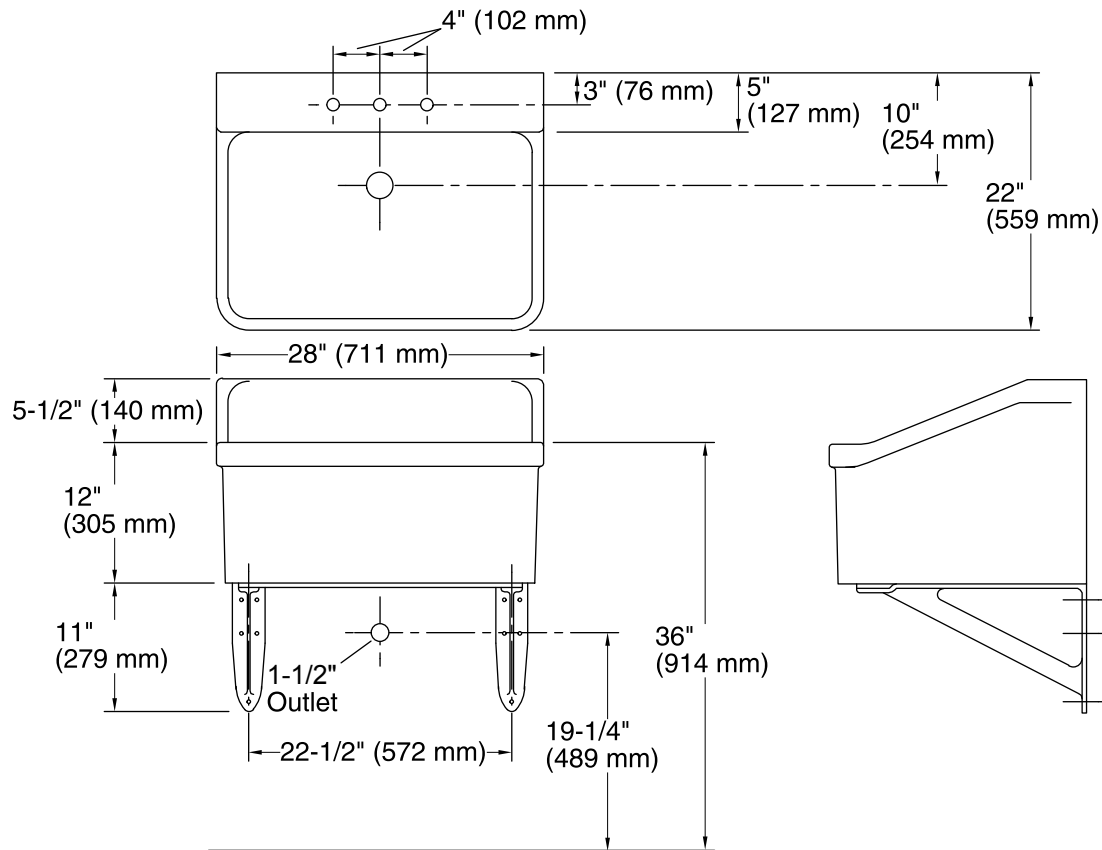

Features

- Vitreous china.
- Wall-mount.
- Rectangular basin.
- Single basin.
- 8-inch centers.
- 28" (711 mm) x 22" (559 mm)

Recommended Accessories

K-1814-P Wall Mount Sink Brackets

Optional Accessories

Color	Code	Description
-------	------	-------------

	0	White
--	---	-------

Technical Information

All product dimensions are nominal.

Bowl configuration:	Single
Installation:	Top-mount
Bowl area (Only)	Length: 26" (660 mm) Width: 16" (406 mm) Water depth: 11-1/8" (283 mm)
Number of deck holes:	3
Faucet hole(s):	1-3/8" (35 mm)
Drain hole:	2-1/4" (57 mm)