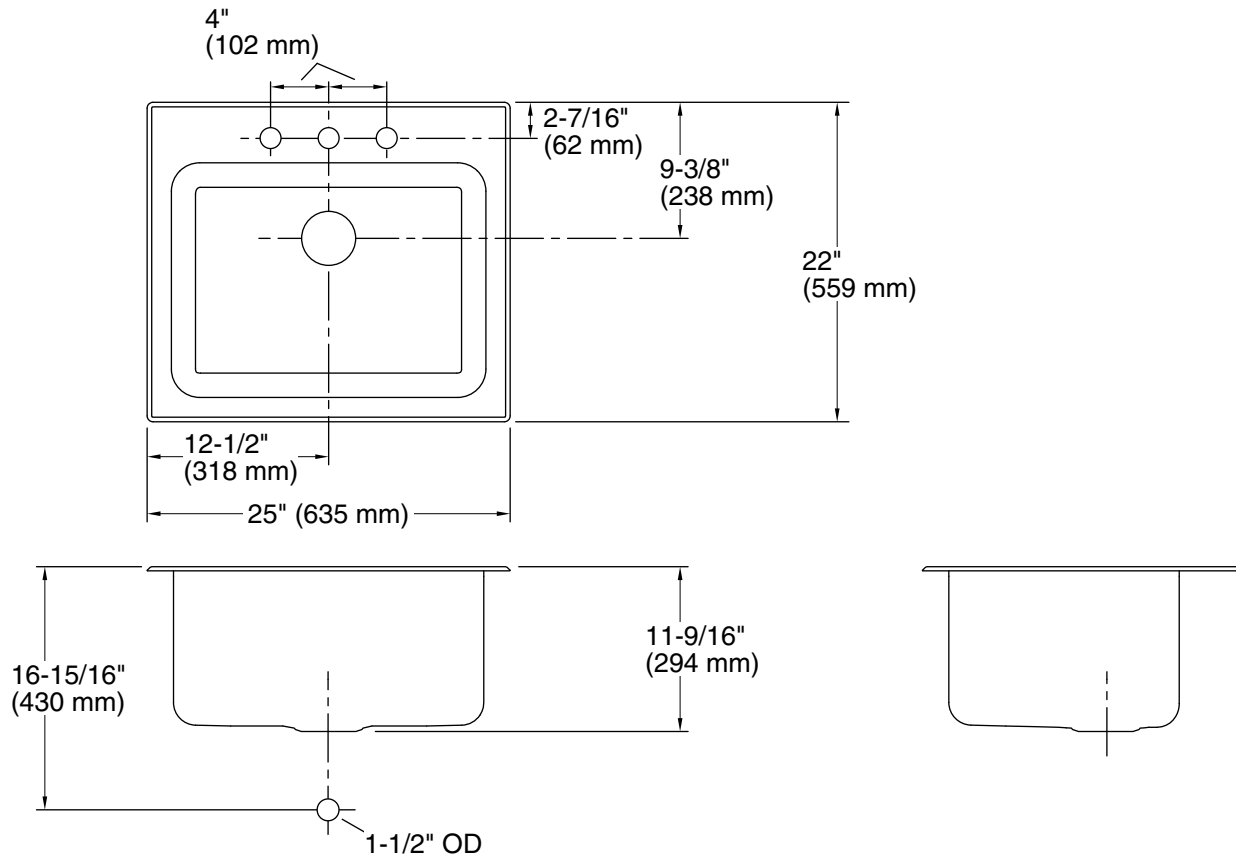

Ballad™
25" top-mount single-bowl utility sink
K-5798-3

Features

- 27" (686 mm) minimum base cabinet width
- Single bowl
- 11-5/8" depth provides generous workspace
- Three faucet holes
- Includes installation hardware

Technical Information

All product dimensions are nominal.

Installation:	Top-mount
Min. base cabinet width:	27" (686 mm)
Bowl area:	Length: 21-1/4" (540 mm) Width: 15-3/4" (400 mm) Bowl depth: 11-5/16" (287 mm) Water depth: 11-5/16" (287 mm)
Number of deck holes:	3
Faucet hole(s):	1-7/16" (37 mm)
Drain hole:	3-3/4" (94 mm)