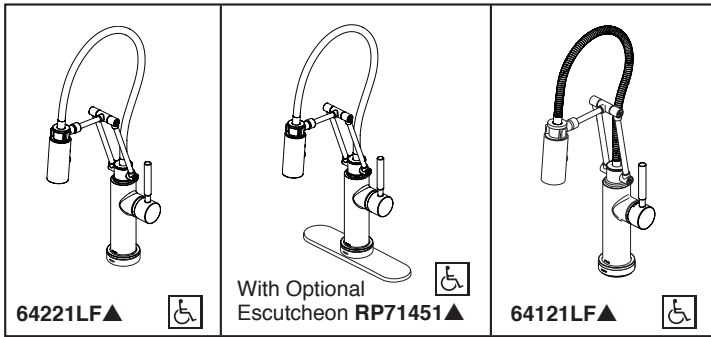

BRIZO®

KITCHEN FAUCETS

- Solna® Collection
- Single Handle Articulating Deck Mount

64221LF▲

With Optional
Escutcheon RP71451▲

64121LF▲

Submitted Model No.:

Specific Features:

- Maximum 1.8 gpm @ 60 psi, 6.8 L/min @ 414 kPa
- One or three hole mount (escutcheon optional)
- Diamond coated ceramic cartridge
- 3/8" O.D. straight, staggered PEX supply lines
- Arm rotates 360°
- Two-function wand: aerated stream or spray
- Dual integral check valves in sprayer
- Quick Snap® connect hoses
- 23" (584 mm) above-deck exposed hose