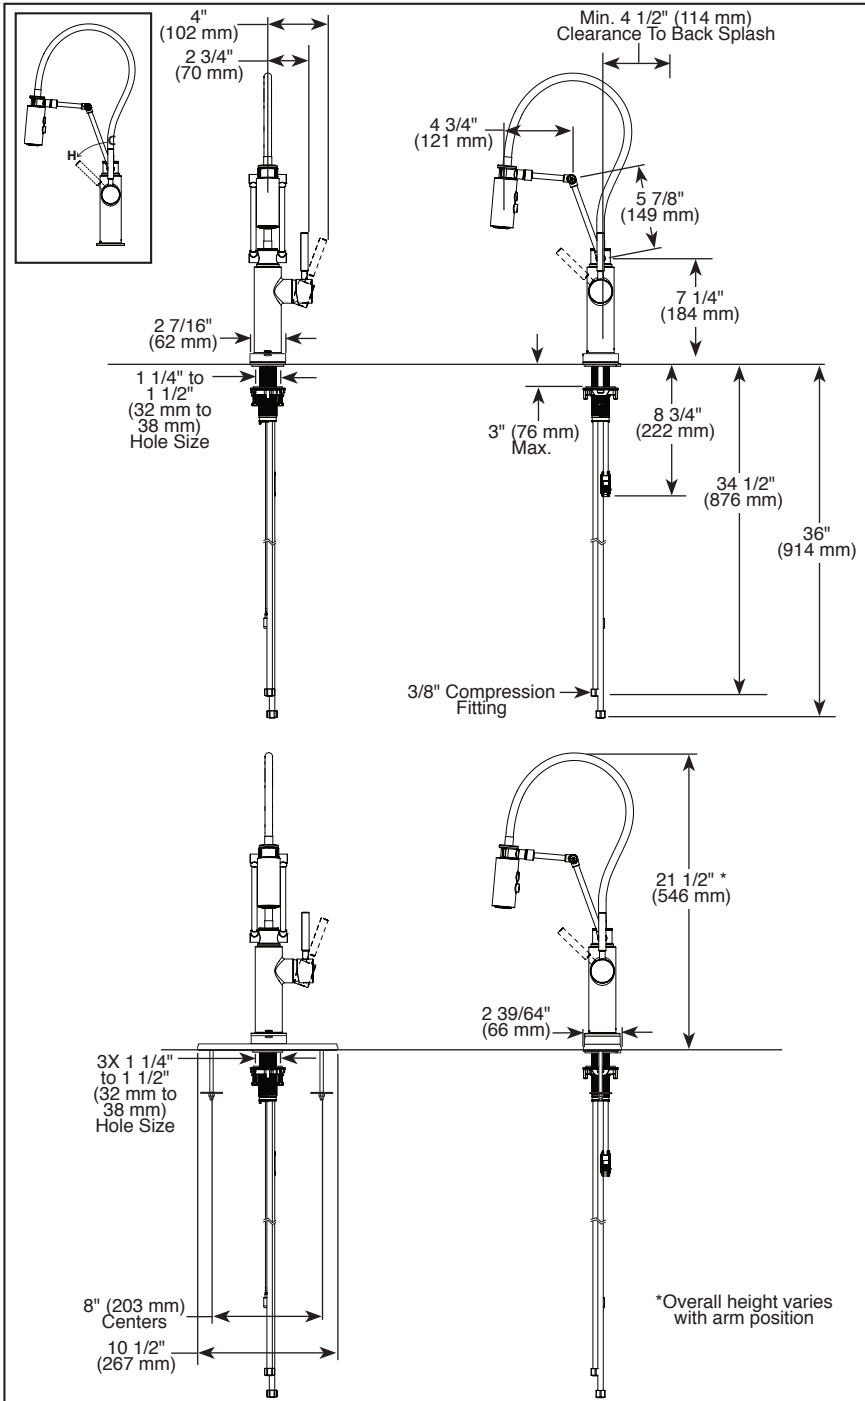

BRIZO®

KITCHEN FAUCETS

- Solna® Collection
- Single Handle Articulating Deck Mount

64221LF▲

With Optional
Escutcheon RP71451▲

64121LF▲

Submitted Model No.:

Specific Features:

BSP-K-64221LF Rev. C

FEATURES:

- MagneDock® Magnetic Docking
- SmartTouch® on/off functionality
- TempID® indicator light shows water temperature and signals when batteries run low

STANDARD SPECIFICATIONS:

- Maximum 1.8 gpm @ 60 psi, 6.8 L/min @ 414 kPa
- One or three hole mount (escutcheon optional)
- Diamond coated ceramic cartridge
- 3/8" O.D. straight, staggered PEX supply lines
- Arm rotates 360°
- Two-function wand: aerated stream or spray
- Dual integral check valves in sprayer
- Quick Snap® connect hoses
- 23" (584 mm) above-deck exposed hose

Note: Exterior arm screws are decorative and will NOT need to be tightened during the lifetime of the faucet. Turning or removing screws may hinder arm functionality and will void the faucet warranty.