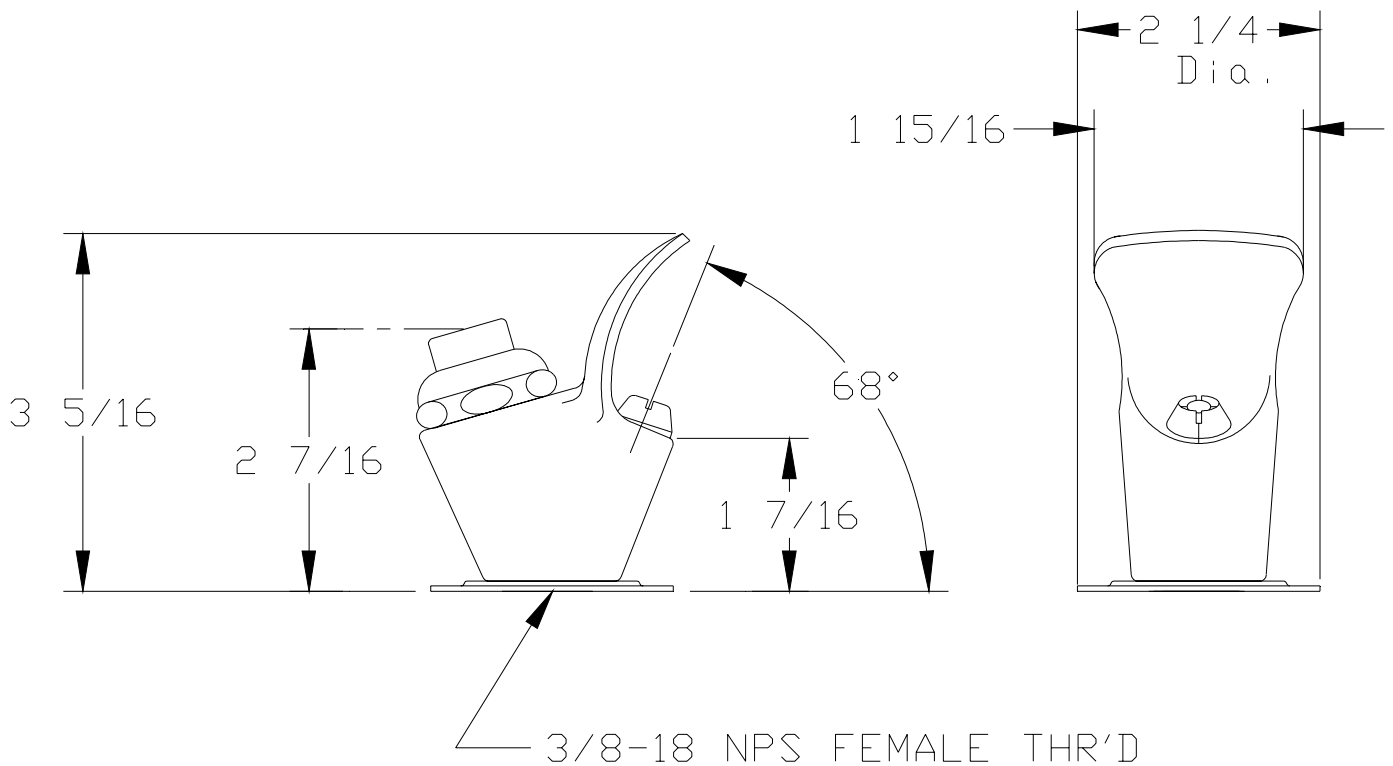

Central Brass®

The Easy Choice

2950 East 55th St. Cleveland, Ohio 44127
Phone: (216) 883-0220 Fax: (216) 883-0875
www.CentralBrass.com

MODEL NO. 0361
BUBBLER HEAD

The bubbler head is made from a brass forging. It is polished and copper, nickel and chrome plated. The bubbler comes with a brass flange that is copper, nickel and chrome plated. The push button control is provided with a replaceable cartridge. The flow rate through the bubbler is internally adjustable. The bubbler head is mounted with 3/8-18 NPS female pipe thread.

ANSI/NSF 61/Section 9 Certified
ASME A112.18.1M

Certified to
ANSI/NSF 61/Section 9

Installation Drawing

Central Brass®

The Easy Choice

2950 East 55th St. Cleveland, Ohio 44127
 Phone: (216) 883-0220 Fax: (216) 883-0875
 www.CentralBrass.com

MODEL NO. 0361 BUBBLER HEAD

Parts Breakdown

#	Part#	Description
1	PF-161-D	Brass Flange
2	940	Washer
3	358-V	Monel Screen
4	PF-6919	Brass Bubbler Body
5	358-APGCN	Rubber Gasket
6	358-LPC	Brass Locating Pin
7	358-AP	Celcon Tee & Plug
8	358-F	Brass Plug
9	358-EC	Seat Washer
10	358-DC	Brass Seat Holder
11	358-WC	Brass Washer
12	358-GCN	Diaphragm
13	1043-E	Brass Washer
14	358-JC	Bronze Lockwasher
15	358-KC	Brass Bushing
16	358-LS	Stainless Steel Spring
17	358-M	Brass Bushing
18	358-NC	Brass Locknut
19	358-O	Stainless Steel Spring
20	358-P	Brass Regulator Screw
21	358-BHC	Brass Bushing Holder
22	PF-358-Q	Brass Cap
23	PF-358-RS	Brass Cap Nut
24	358-U	Fiber Washer
25	PF-358-TA	Brass Streamformer
26	358-VA	Stainless Steel Screen
27	PF-358-SA	Brass Jet