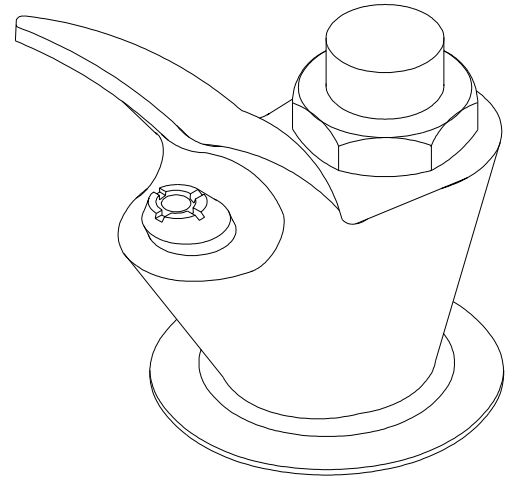

Central Brass®

The Easy Choice

2950 East 55th St. Cleveland, Ohio 44127
Phone: (216) 883-0220 Fax: (216) 883-0875
www.CentralBrass.com

MODEL NO. 0361
BUBBLER HEAD

The bubbler head is made from a brass forging. It is polished and copper, nickel and chrome plated. The bubbler comes with a brass flange that is copper, nickel and chrome plated. The push button control is provided with a replaceable cartridge. The flow rate through the bubbler is internally adjustable. The bubbler head is mounted with 3/8-18 NPS female pipe thread.

ANSI/NSF 61/Section 9 Certified
ASME A112.18.1M

Certified to
ANSI/NSF 61/Section 9

Installation Drawing

Central Brass®

The Easy Choice

2950 East 55th St. Cleveland, Ohio 44127
 Phone: (216) 883-0220 Fax: (216) 883-0875
 www.CentralBrass.com

MODEL NO. 0361 BUBBLER HEAD

Parts Breakdown

#	Part#	Description
1	PF-161-D	Brass Flange
2	940	Washer
3	358-V	Monel Screen
4	PF-6919	Brass Bubbler Body
5	358-APGCN	Rubber Gasket
6	358-LPC	Brass Locating Pin
7	358-AP	Celcon Tee & Plug
8	358-F	Brass Plug
9	358-EC	Seat Washer
10	358-DC	Brass Seat Holder
11	358-WC	Brass Washer
12	358-GCN	Diaphragm
13	1043-E	Brass Washer
14	358-JC	Bronze Lockwasher
15	358-KC	Brass Bushing
16	358-LS	Stainless Steel Spring
17	358-M	Brass Bushing
18	358-NC	Brass Locknut
19	358-O	Stainless Steel Spring
20	358-P	Brass Regulator Screw
21	358-BHC	Brass Bushing Holder
22	PF-358-Q	Brass Cap
23	PF-358-RS	Brass Cap Nut
24	358-U	Fiber Washer
25	PF-358-TA	Brass Streamformer
26	358-VA	Stainless Steel Screen
27	PF-358-SA	Brass Jet