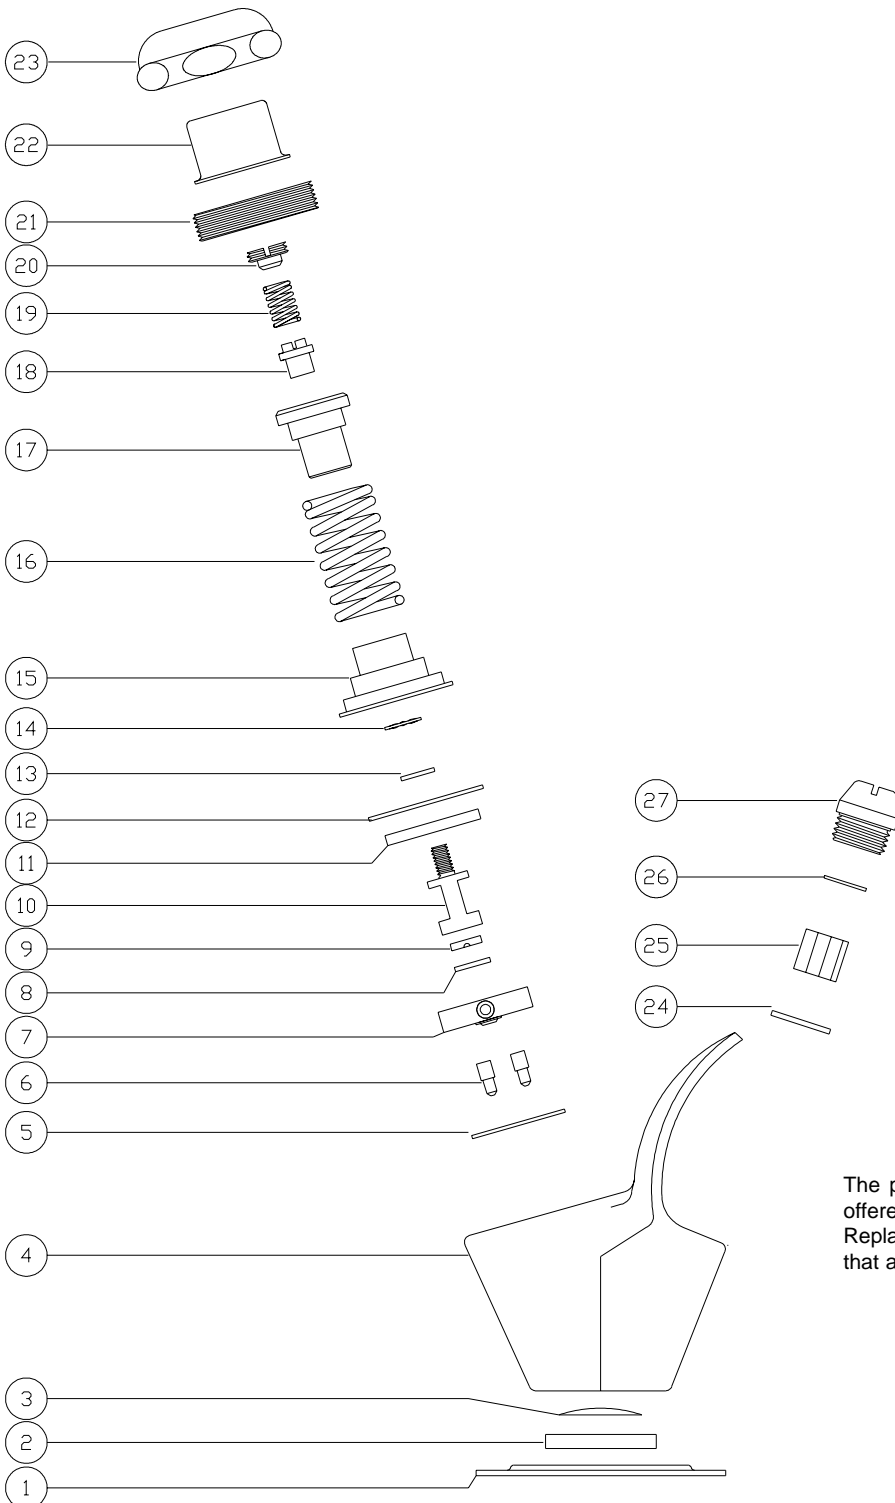

Central Brass®

The Easy Choice

2950 East 55th St. Cleveland, Ohio 44127
Phone: (216) 883-0220 Fax: (216) 883-0875
www.CentralBrass.com

MODEL NO. 0361
BUBBLER HEAD

The bubbler head is made from a brass forging. It is polished and copper, nickel and chrome plated. The bubbler comes with a brass flange that is copper, nickel and chrome plated. The push button control is provided with a replaceable cartridge. The flow rate through the bubbler is internally adjustable. The bubbler head is mounted with 3/8-18 NPS female pipe thread.

ANSI/NSF 61/Section 9 Certified
ASME A112.18.1M

Certified to
ANSI/NSF 61/Section 9

Installation Drawing

Central Brass®

The Easy Choice

2950 East 55th St. Cleveland, Ohio 44127
 Phone: (216) 883-0220 Fax: (216) 883-0875
 www.CentralBrass.com

MODEL NO. 0361 BUBBLER HEAD

Parts Breakdown

#	Part#	Description
1	PF-161-D	Brass Flange
2	940	Washer
3	358-V	Monel Screen
4	PF-6919	Brass Bubbler Body
5	358-APGCN	Rubber Gasket
6	358-LPC	Brass Locating Pin
7	358-AP	Celcon Tee & Plug
8	358-F	Brass Plug
9	358-EC	Seat Washer
10	358-DC	Brass Seat Holder
11	358-WC	Brass Washer
12	358-GCN	Diaphragm
13	1043-E	Brass Washer
14	358-JC	Bronze Lockwasher
15	358-KC	Brass Bushing
16	358-LS	Stainless Steel Spring
17	358-M	Brass Bushing
18	358-NC	Brass Locknut
19	358-O	Stainless Steel Spring
20	358-P	Brass Regulator Screw
21	358-BHC	Brass Bushing Holder
22	PF-358-Q	Brass Cap
23	PF-358-RS	Brass Cap Nut
24	358-U	Fiber Washer
25	PF-358-TA	Brass Streamformer
26	358-VA	Stainless Steel Screen
27	PF-358-SA	Brass Jet