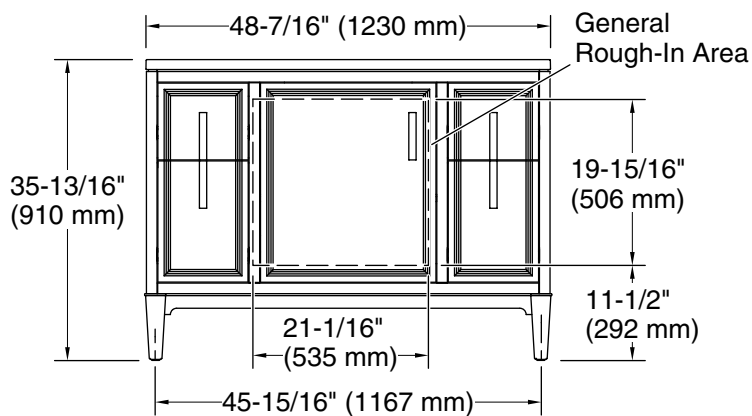

### Features

- Four full-extension 12-3/4" (325 mm) drawers with soft-close side-mount slides
- Three-way adjustable slow-close door hinges for easy cabinet access
- 18" (457 mm) cabinet interior provides ample storage space
- Finish-matched cabinet interior offers generous clearance for plumbing
- Customize your storage with optional accessories such as floor liners, drawer organizers, and perfectly sized containers (sold separately)
- Coordinates with K-33550 upgraded hardware finishes, K-25817 quartz backsplash, and K-25819 quartz side splash (sold separately)

### Technical Information

All product dimensions are nominal.