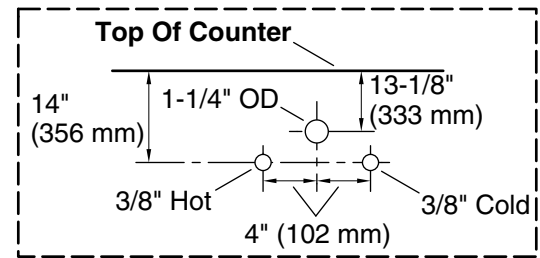

Waste Pipe Location Information