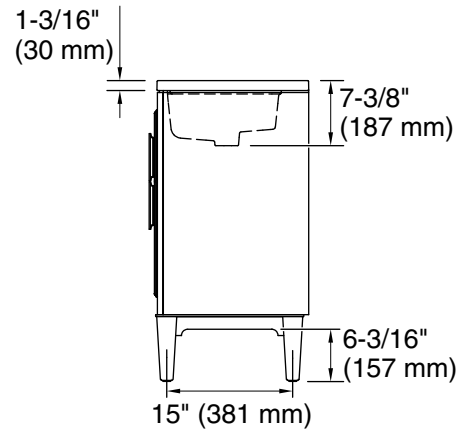

### Features

- Four full-extension 12-3/4" (325 mm) drawers with soft-close side-mount slides
- Three-way adjustable slow-close door hinges for easy cabinet access
- 18" (457 mm) cabinet interior provides ample storage space
- Finish-matched cabinet interior offers generous clearance for plumbing
- Customize your storage with optional accessories such as floor liners, drawer organizers, and perfectly sized containers (sold separately)
- Coordinates with K-33550 upgraded hardware finishes, K-25817 quartz backsplash, and K-25819 quartz side splash (sold separately)

### Technical Information

All product dimensions are nominal.