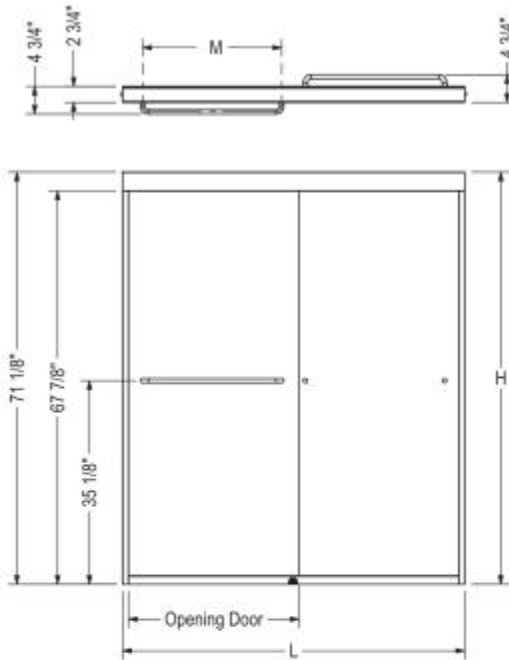

Kameleon 55-59 x 71 in. 6 mm Sliding Shower Door for Alcove Instal

Model number:

134565-978-305-000

Dimensions: 71"

Installation: Alcove

Material:

Standard Features:

- Silent guide eliminates the rattling noise
- High quality rollers for smooth glide
- Safety features: header lock and panel anti-jump
- Clear and privacy glass options with frame color choice
- Rounded towel bar for a clean and versatile look
- Reversible header: one side round and one side flat

Frosted

Certifications

MAAX products adhere to one or more of the following certifications:

MAAX

Kameleon 55-59 x 71 in. 6 mm Sliding Shower Door for Alcove Instal

Model number:

134565-978-305-000

Dimensions: 71"

Installation: Alcove

Material:

STANDARD

Dimensions

71 in.
(1803 mm)

Weight

106 lbs - 48 kg

Frame Type

Semi-frameless

Door Adjustment

Semi-frameless

Description	Opening Door Adjustable	M	L Adjustable	H
Shower Door 40"-44"x71"x6mm	15 1/2" - 19 1/2"	18"	40" - 44"	71"
Shower Door 43"-47"x71"x6mm	18 1/2" - 22 1/2"	18"	43" - 47"	71"
Shower Door 51"-55"x71"x6mm	21 1/2" - 25 1/2"	24"	51" - 55"	71"
Shower Door 55"-59"x71"x6mm	23 1/2" - 27 1/2"	24"	55" - 59"	71"