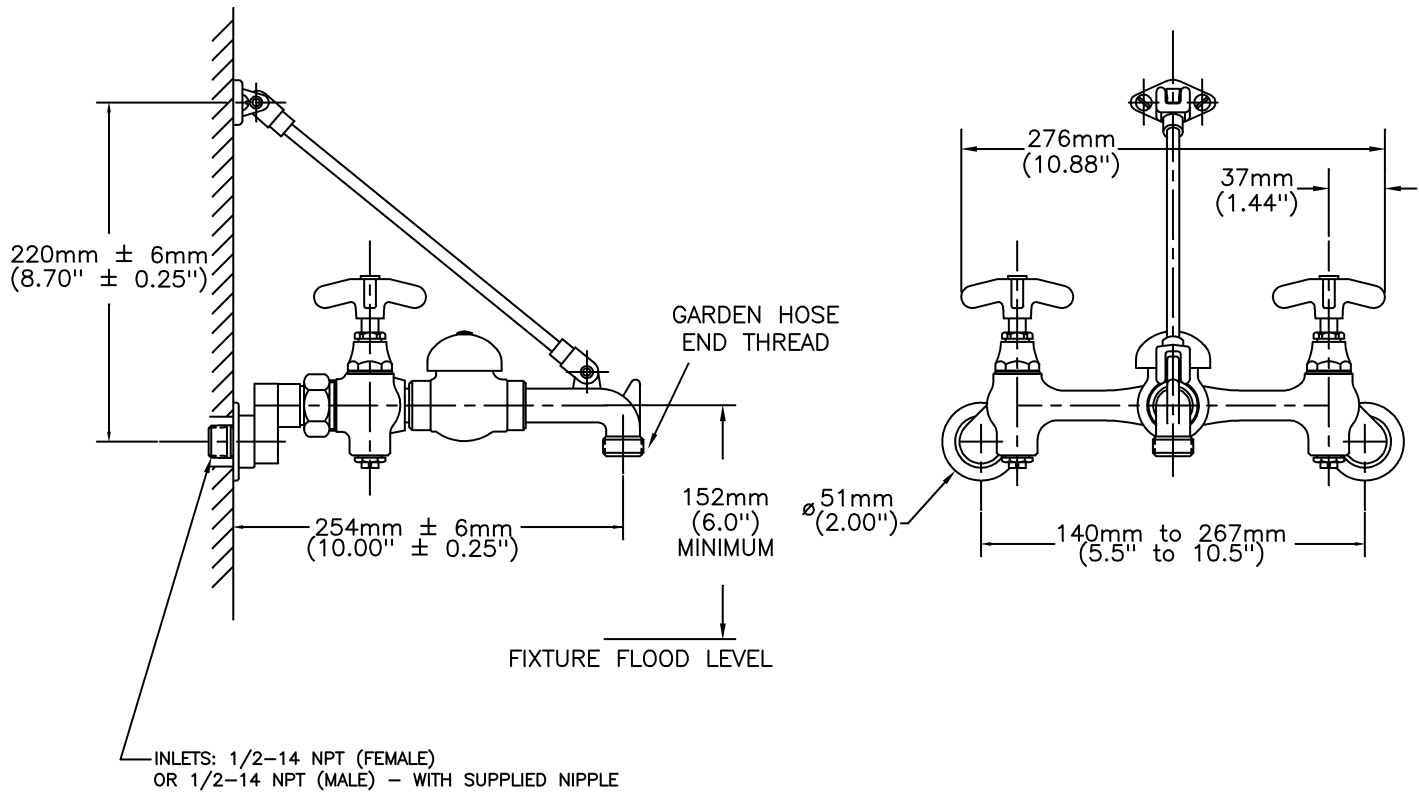

SPECIFICATION:

- 203mm (8") centers
- Centers adjustable from 7.75" to 8.25" unless AC option selected
- Two handles
- Heavy duty cast brass wallmount service sink faucet with integral stops
- Rough chrome plated finish
- Pail hook
- Inline vacuum breaker
- Hose end spout
- Wall brace
- Compression structures
- Color indexed metal cross handles
- (AC)-with 5-1/2" to 10-1/2" Adjustable Centers

OPERATION:

- Not Available

(Dimensional drawing on following page)

Delta reserves the right (1) to make changes to specifications and materials, and (2) to change or discontinue models, both without notice or obligation. Dimensions are for reference. Measurement may vary plus or minus 6mm(0.25"). Mounting locations are suggested only. Check with local codes for requirements in your area. This spec was produced July 24, 2018.

Delta reserves the right (1) to make changes to specifications and materials, and (2) to change or discontinue models, both without notice or obligation. Dimensions are for reference. Measurement may vary plus or minus 6mm(0.25"). Mounting locations are suggested only. Check with local codes for requirements in your area. This spec was produced July 24, 2018.