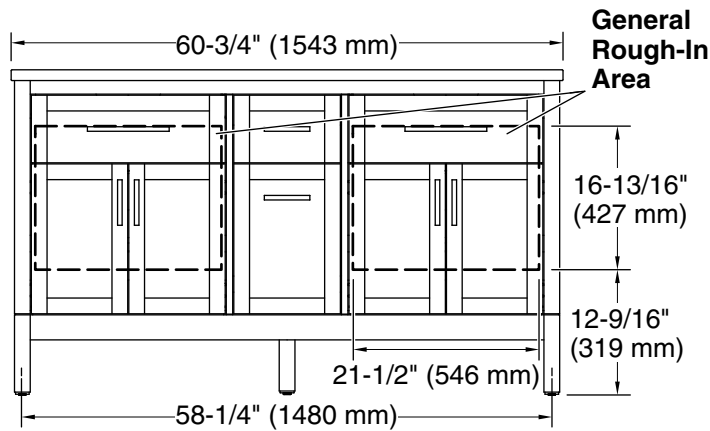

Features

- Set includes cabinet, precut quartz vanity top, sinks, cabinet hardware
- Convenient tilt-down drawer under each basin for storing smaller, frequently-used items
- Full-extension 14-3/4" (375 mm) drawers with soft-close side-mount slides
- Three-way adjustable slow-close door hinges for easy cabinet access
- 18-9/16" (471 mm) cabinet interior provides ample storage space
- 8" (203 mm) widespread faucet holes for each basin
- Faucets sold separately
- Some assembly required

Technical Information

All product dimensions are nominal.

Notes

Install this product according to the installation instructions.