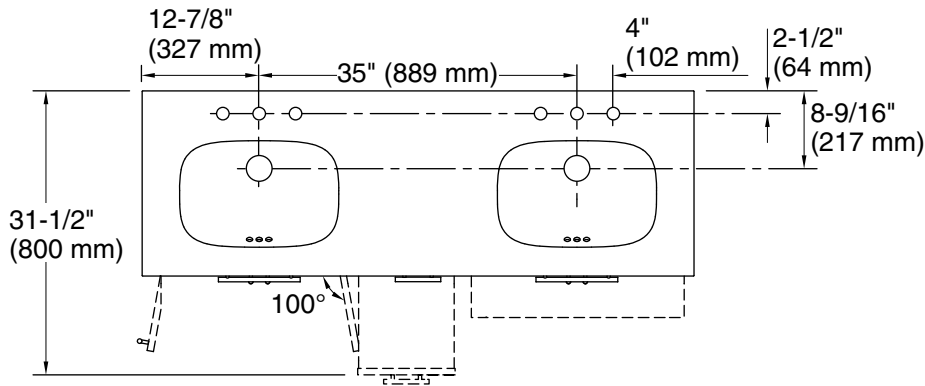

Features

- Set includes cabinet, precut quartz vanity top, sinks, cabinet hardware
- Convenient tilt-down drawer under each basin for storing smaller, frequently-used items
- Full-extension 14-3/4" (375 mm) drawers with soft-close side-mount slides
- Three-way adjustable slow-close door hinges for easy cabinet access
- 18-9/16" (471 mm) cabinet interior provides ample storage space
- 8" (203 mm) widespread faucet holes for each basin
- Faucets sold separately
- Some assembly required

Technical Information

All product dimensions are nominal.

Notes

Install this product according to the installation instructions.