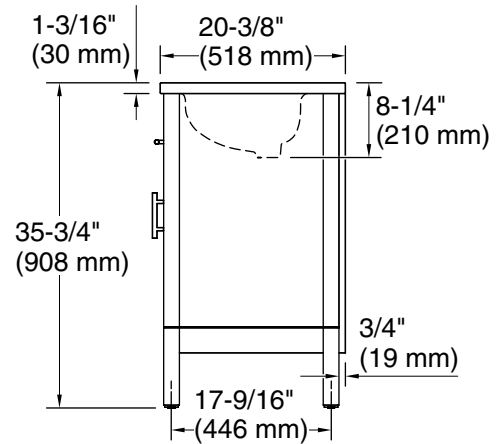

Features

- Set includes cabinet, precut quartz vanity top, sinks, cabinet hardware
- Convenient tilt-down drawer under each basin for storing smaller, frequently-used items
- Full-extension 14-3/4" (375 mm) drawers with soft-close side-mount slides
- Three-way adjustable slow-close door hinges for easy cabinet access
- 18-9/16" (471 mm) cabinet interior provides ample storage space
- 8" (203 mm) widespread faucet holes for each basin
- Faucets sold separately
- Some assembly required

Technical Information

All product dimensions are nominal.

Notes

Install this product according to the installation instructions.