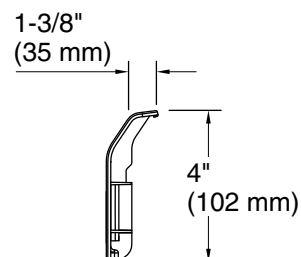

Technical Information

All product dimensions are nominal.

Material: Brass/Plastic

Notes

Install this product according to the installation instructions.