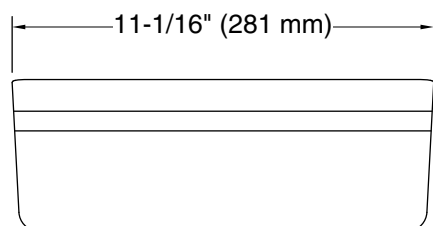

Technical Information

All product dimensions are nominal.

Material: Brass/Plastic

Notes

Install this product according to the installation instructions.