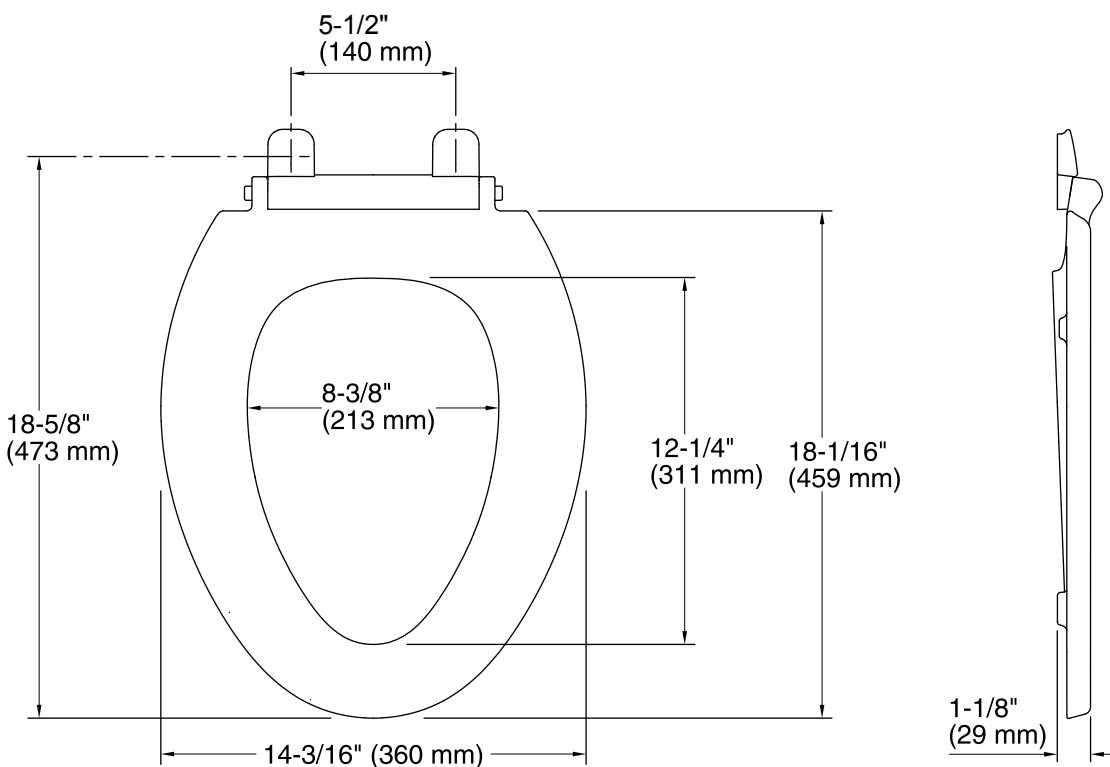

**Cachet® Quiet-Close™**  
Elongated Toilet Seat  
**K-7671**

**Features**

- Quiet-Close™ lid closes slowly and quietly without slamming.
- Grip-Tight bumpers add stability and prevent shifting.
- Quick-Attach® hardware for fast and secure installation.
- Color-matched plastic hinges.

#### Technical Information

All product dimensions are nominal.

Seat shape type: Elongated

Seat front type: Closed-front

Seat-mounting holes: 5-1/2" (140 mm)