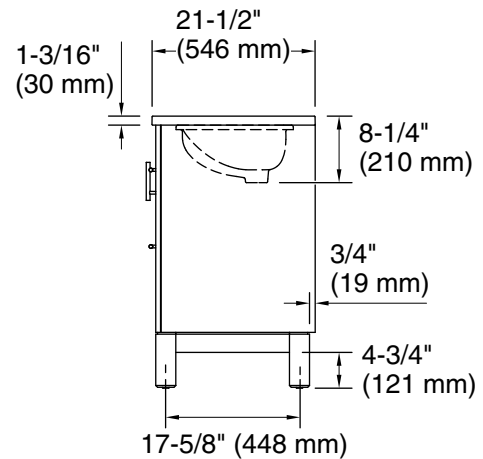

Features

- Set includes cabinet, precut quartz vanity top, sink, cabinet hardware
- Vanity top has 8" (203 mm) widespread faucet holes; requires deck-mount faucet (sold separately)
- Three-way adjustable slow-close door hinges for easy cabinet access
- Dovetail joint drawer construction
- Soft-close drawers and doors prevent slamming

Technical Information

All product dimensions are nominal.

Notes

Install this product according to the installation instructions.