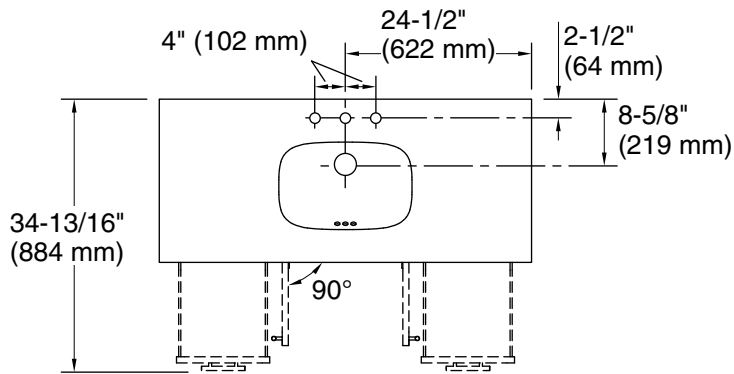

Features

- Set includes cabinet, precut quartz vanity top, sink, cabinet hardware
- Vanity top has 8" (203 mm) widespread faucet holes; requires deck-mount faucet (sold separately)
- Three-way adjustable slow-close door hinges for easy cabinet access
- Dovetail joint drawer construction
- Soft-close drawers and doors prevent slamming

Technical Information

All product dimensions are nominal.

Notes

Install this product according to the installation instructions.