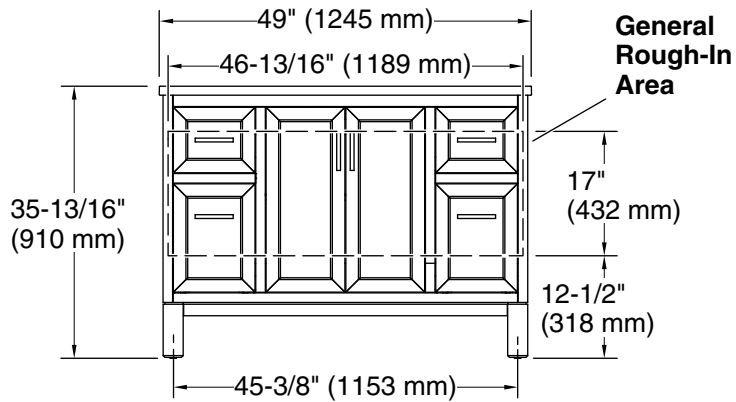

Features

- Set includes cabinet, precut quartz vanity top, sink, cabinet hardware
- Vanity top has 8" (203 mm) widespread faucet holes; requires deck-mount faucet (sold separately)
- Three-way adjustable slow-close door hinges for easy cabinet access
- Dovetail joint drawer construction
- Soft-close drawers and doors prevent slamming

Technical Information

All product dimensions are nominal.

Notes

Install this product according to the installation instructions.