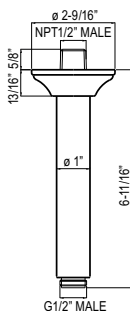

Ceiling Shower Arm

ROHL Shower Collection

1505/6 (6" Ceiling Shower Arm)

1505/12 (12" Ceiling Shower Arm)

1505/24 (24" Ceiling Shower Arm)

FEATURES

- 1505/6: 6 11/16" Shower arm
- 1505/12: 12 5/8" Shower arm
- 1505/24: 24 7/16" Shower arm
- 1/2" male inlet, 1/2" male outlet
- Ceiling connected
- Solid brass construction

1505/6

1505/12

1505/24