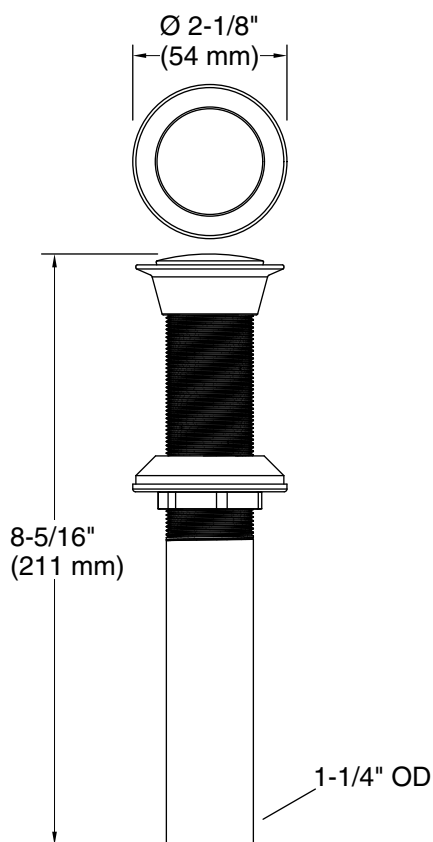

Technical Information

All product dimensions are nominal.

Drain included: Yes

Drain with overflow: No