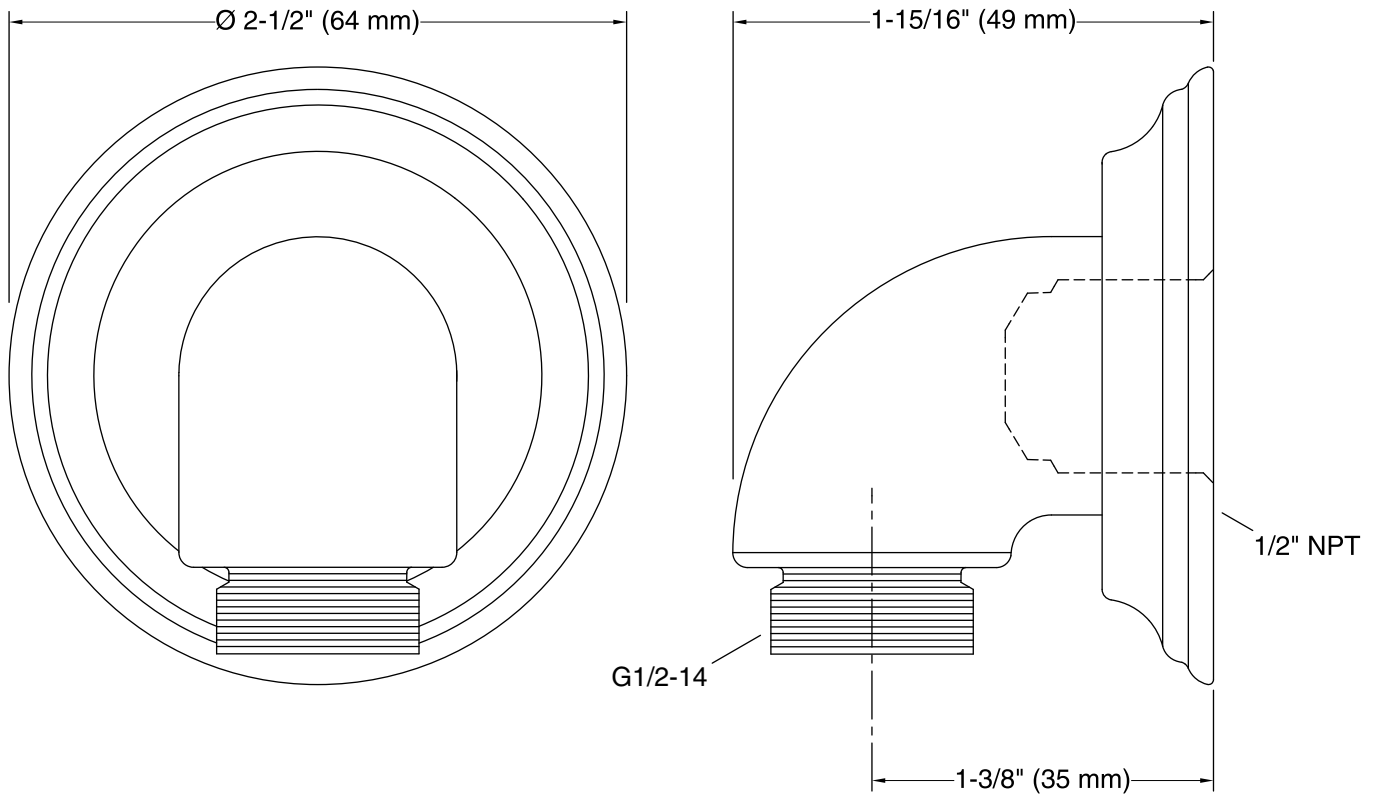

Technical Information

All product dimensions are nominal.

Notes

Install this product according to the installation instructions.