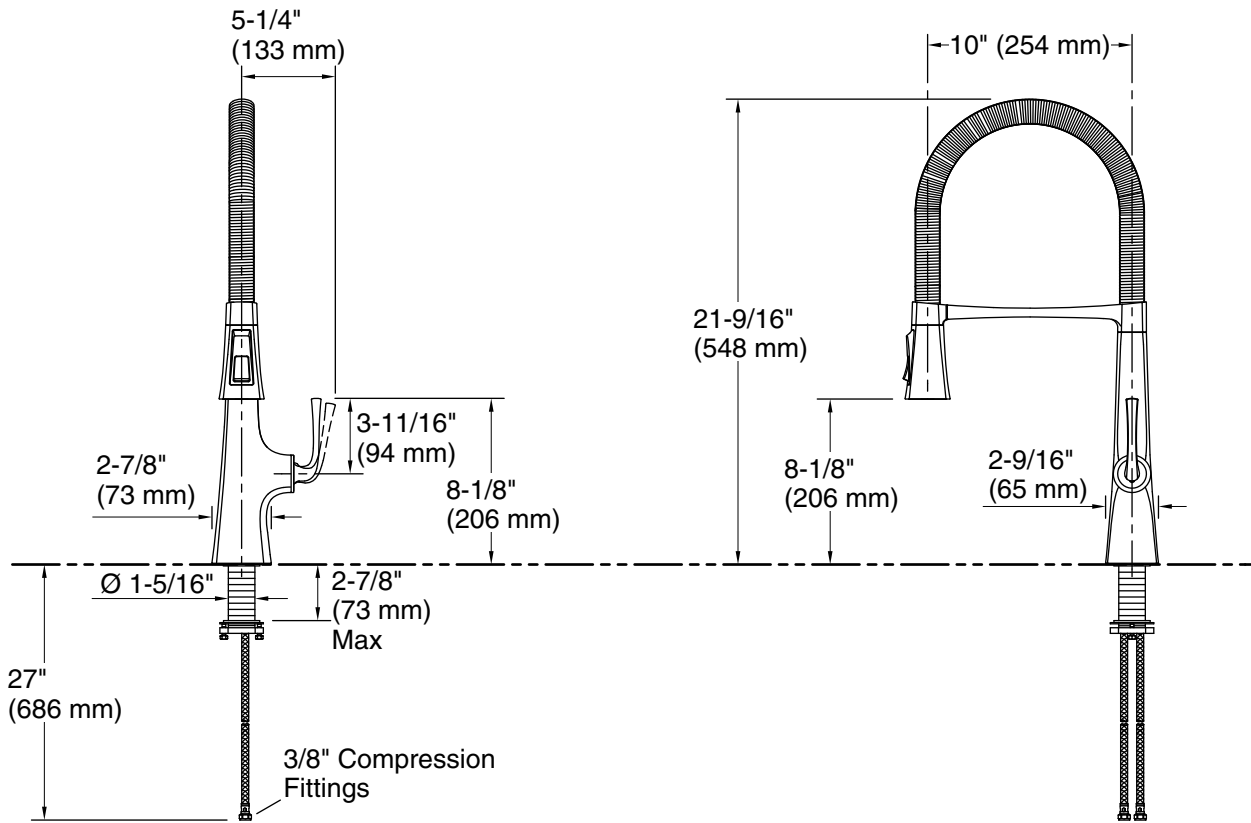

Features

- Semi-professional kitchen faucet with finish-matched easy-clean hose cover
- Switch-Grip™ sprayhead rotates in 90-degree increments. Face buttons in the direction you prefer
- Three-function pull-down sprayhead with touch-control allows you to switch between stream, Sweep™ spray and BerrySoft™ spray
- Sweep™ spray features specially angled nozzles that form a wide, powerful blade of water to sweep your dishes and sink clean
- Unique three-function sprayhead allows you to tackle tasks such as cleaning, rinsing and filling with Sweep™ Spray, BerrySoft™ spray, and aerated stream
- DockNetik™ magnetic docking system securely locks sprayhead into place when not in use
- 21" high-arch 360° rotating swing spout offers vertical clearance for tall cookware and pitchers
- 10" (254 mm) swing spout reach
- 1.5 gpm (5.7 lpm) maximum flow rate at 60 psi (4.14 bar)
- Single lever handle makes adjusting water temperature easy.
- Temperature memory allows faucet to be turned on and off at the temperature set during prior usage
- MasterClean™ sprayface features an easy-to-clean surface that withstands mineral buildup
- KOHLER ceramic disc valves exceed industry longevity standards for a lifetime of durable performance

Adapters, Rough-in and Extension Kits

1327990 Range: 2-1/2" (64 mm) - 4-5/8" (117 mm)

Optional Products/Accessories

K-22071 Three-hole kitchen faucet escutcheon

ADA **CSA B651**

Codes/Standards

ASME A112.18.1/CSA B125.1
NSF/ANSI/CAN 61
NSF/ANSI/CAN 372
All applicable US Federal and State material regulations
DOE - Energy Policy Act 1992
California Energy Commission (CEC)
ADA
ICC/ANSI A117.1
CSA B651

Technical Information

All product dimensions are nominal.

Drain included: No

Spout:

Spout reach: 10" (254 mm)

Handle clearance: 5-1/4" (133 mm)

Notes

Install this product according to the installation instructions.