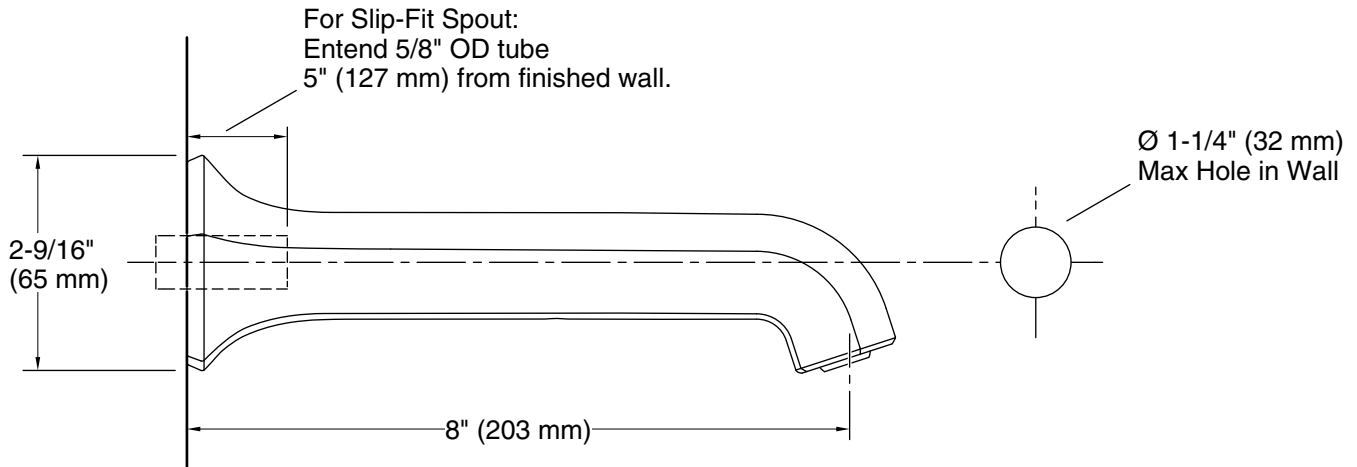

Features

- 8" non-diverter bath spout with slip-fit connection
- 1-1/2" max hole diameter
- Part of the Occasion bathroom faucet and accessory collection
- Diverter valve sold separately

Material

- Premium metal construction for durability and reliability
- KOHLER® finishes resist corrosion and tarnishing

Installation

- Wall-mount

Recommended Products/Accessories

- K-23723 Faucet cleaner
- K-27412 Towel ring
- K-27413 Pivoting toilet paper holder

Codes/Standards

- ASME A112.18.1/CSA B125.1
- IAPMO Certification

Technical Information

All product dimensions are nominal.

Drain included: No