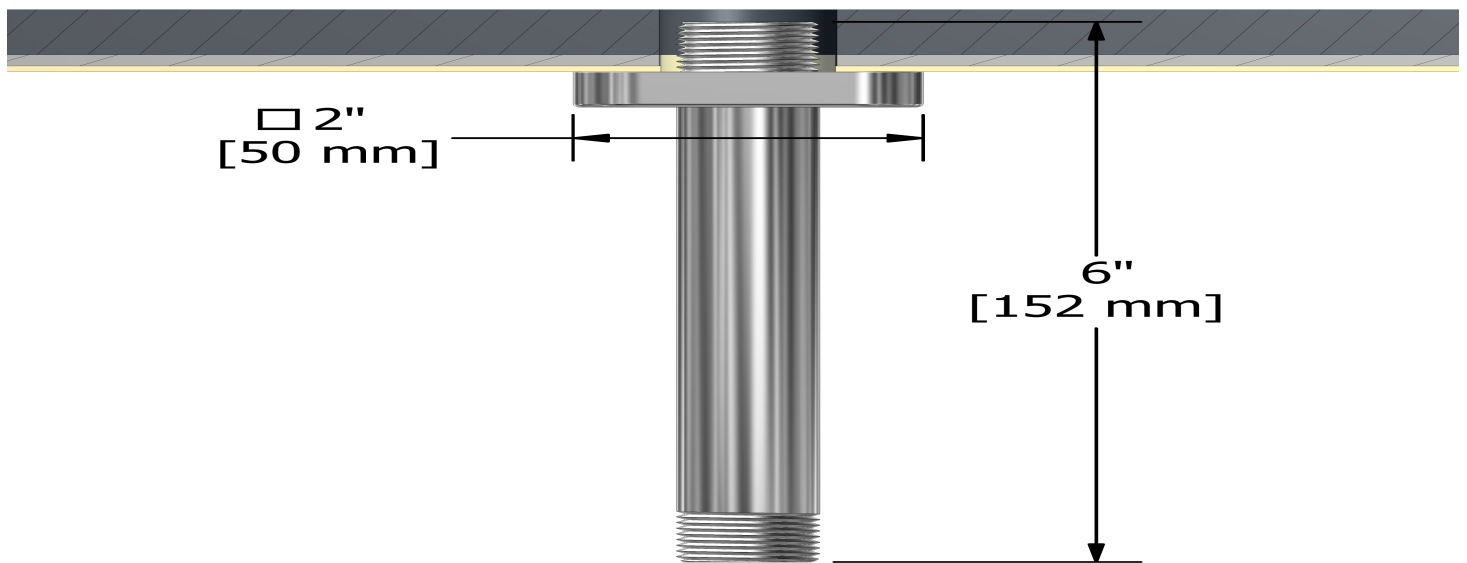

Sizes, models and finishes may differ from those presented.

Warranty

This **Riobel Inc.** product you have purchased carries a Limited Lifetime Warranty on the chrome, PVD finish, blacks and all working parts and is guaranteed from the initial purchase date against all manufacturing defects. All other finishes, including plastic components, are guaranteed for one year. All electric and/or electronic parts are covered by a 5-year limited warranty.

Customer Service

Ontario, West Canada : 888-287-5354 Quebec, Maritimes, United States : 866-473-8442

2020.11.26