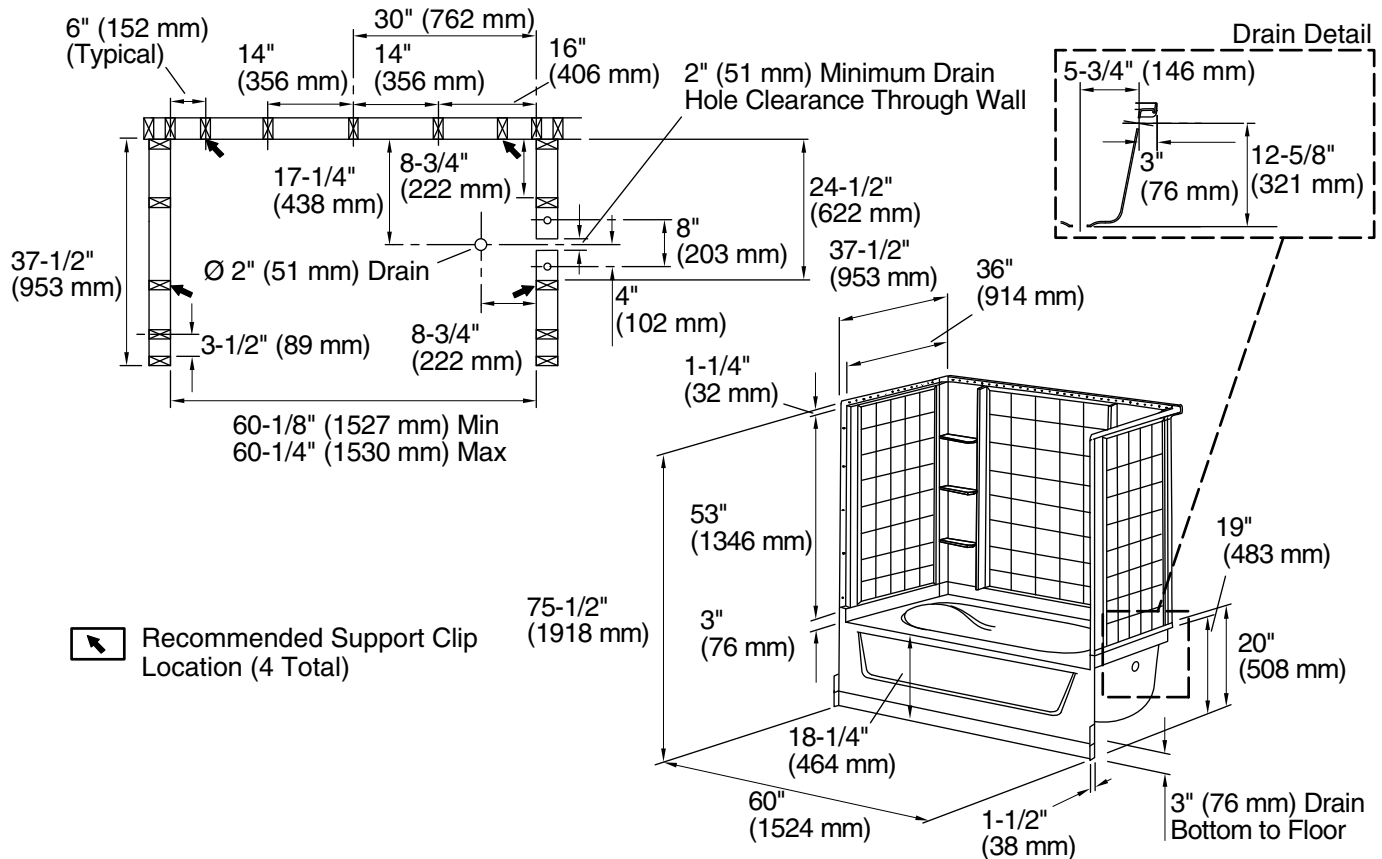

For the most current Specification Sheet, go to www.sterlingplumbing.com.

8-22-2020 12:45 - US

STERLING

A KOHLER COMPANY

Ensemble™

60" x 36" AFD tile bath/shower

71100122

Technical Information

All product dimensions are nominal.

Installation:	Three-wall alcove
Drain location:	Right
Basin area, bottom:	40" x 21" (1016 mm x 533 mm)
Basin area, top:	52" x 29" (1321 mm x 737 mm)
Water depth:	11" (279 mm)
Water capacity:	40 gal (151.4 L)
Minimum flat for door:	3-1/4" (83 mm)
Maximum door height:	55-3/4" (1416 mm)
Maximum door width:	58-1/2" (1486 mm)