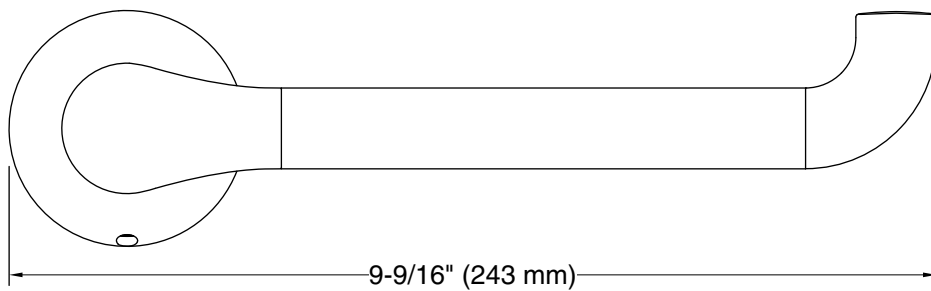

Color	Code	Description
	CP	Polished Chrome
	BN	Vibrant™ Brushed Nickel
	BL	Matte Black

Technical Information

All product dimensions are nominal.

Material: Zinc