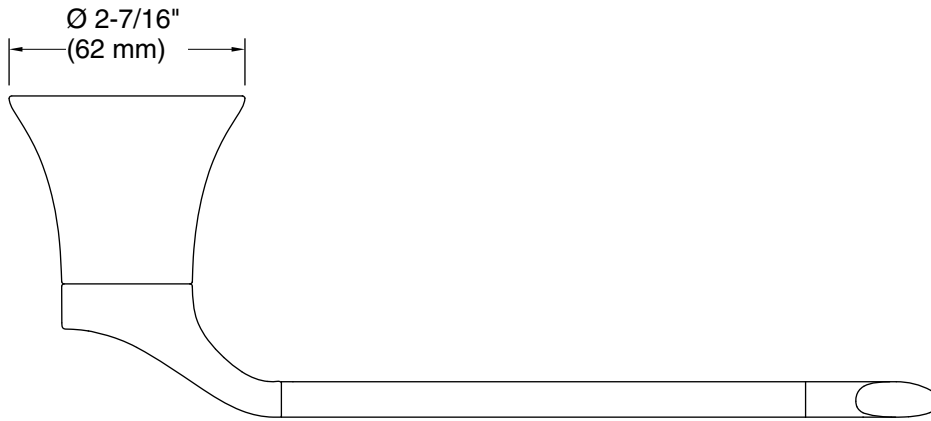

Color	Code	Description
	CP	Polished Chrome
	BN	Vibrant™ Brushed Nickel
	BL	Matte Black

Technical Information

All product dimensions are nominal.

Material: Zinc