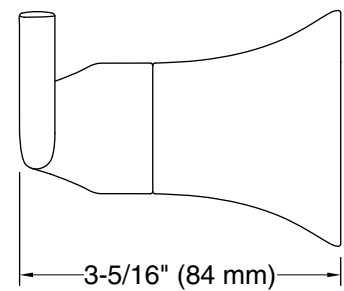

Color	Code	Description
	CP	Polished Chrome
	BN	Vibrant™ Brushed Nickel
	BL	Matte Black

Technical Information

All product dimensions are nominal.

Material: Zinc