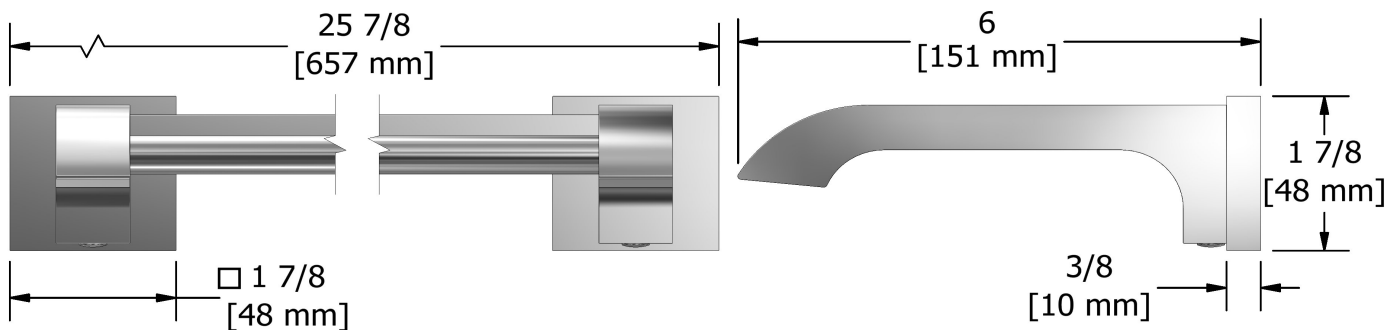

60 cm (24") double towel bar
Z06

Specifications

Description

- 4 anchor points

Available colors

- C : Chrome
- BN : Brushed Nickel (PVD)
- PN : Polished Nickel (PVD)

Sizes, models and finishes may differ from those presented.