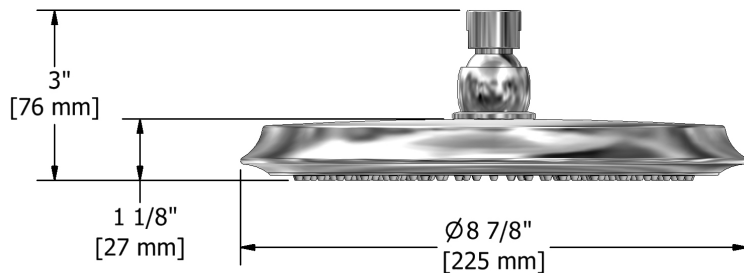

### Descriptions

- G½" inlet female
- Swivel
- Scale-free

### Available flows

- 7.6 L/min, 2.0 gpm (US) 60psi
- 5.69 L/min, 1.5 gpm (US) 60psi ( **408-15** )
- 6.6L/min, 1.75 gpm (US) 60psi ( **408-WS** ) \*

*\*EPA certification applicable to the indicated model only\**

### Certifications

- CSA B125.1
- ASME A112.18.1
- CMR248 Approval

20 cm (8") shower head  
**408**

Sizes, models and finishes may differ from those presented.