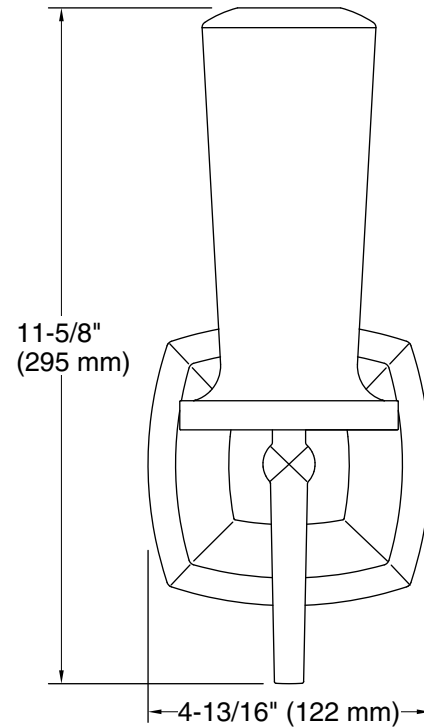

Technical Information

All product dimensions are nominal.

Installation Type: Wall-mount

Material: Metal, Glass

Number of Lights: 1

Notes

Install this product according to the installation guide.