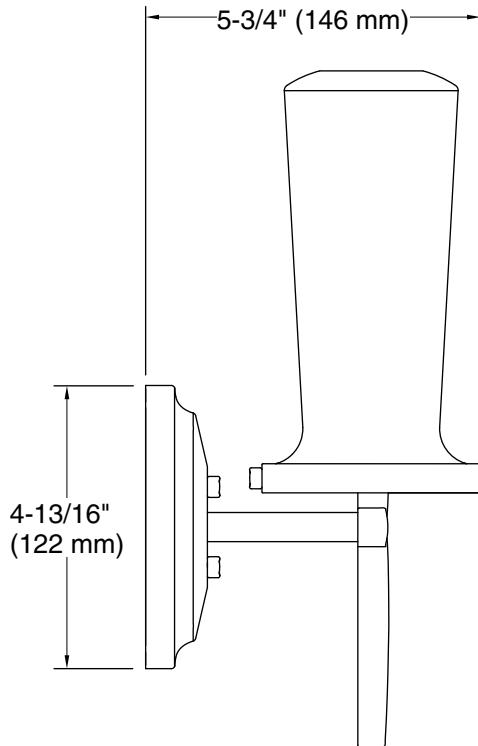

Technical Information

All product dimensions are nominal.

Installation Type: Wall-mount

Material: Metal, Glass

Number of Lights: 1

Notes

Install this product according to the installation guide.