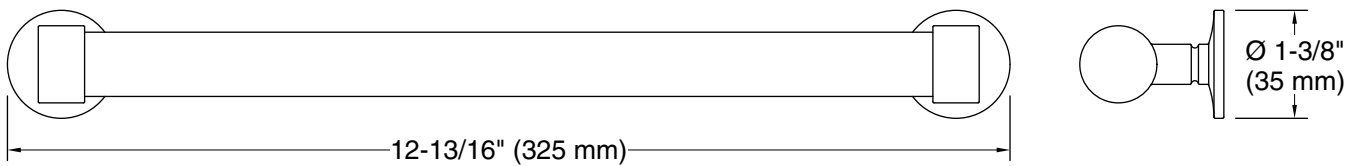

Harken™
11-1/2" cabinet pull
K-33561

Features

- Coordinates with Harken vanity cabinets and Silestone™ quartz vanity tops to complete your bathroom

Material

- Premium material construction for durability and reliability
- KOHLER finishes resist corrosion and tarnishing

Technical Information

All product dimensions are nominal.

Material: Zinc, Wood