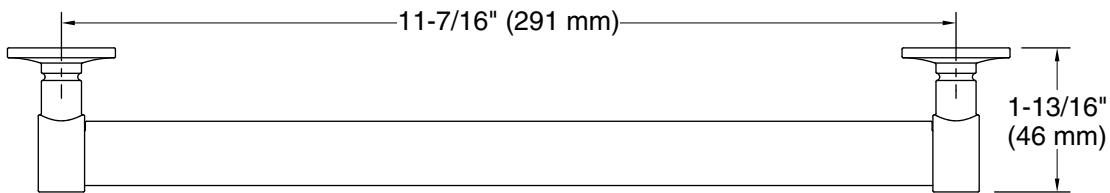

Harken™
11-1/2" cabinet pull
K-33561

Features

- Coordinates with Harken vanity cabinets and Silestone™ quartz vanity tops to complete your bathroom

Material

- Premium material construction for durability and reliability
- KOHLER finishes resist corrosion and tarnishing

Technical Information

All product dimensions are nominal.

Material: Zinc, Wood