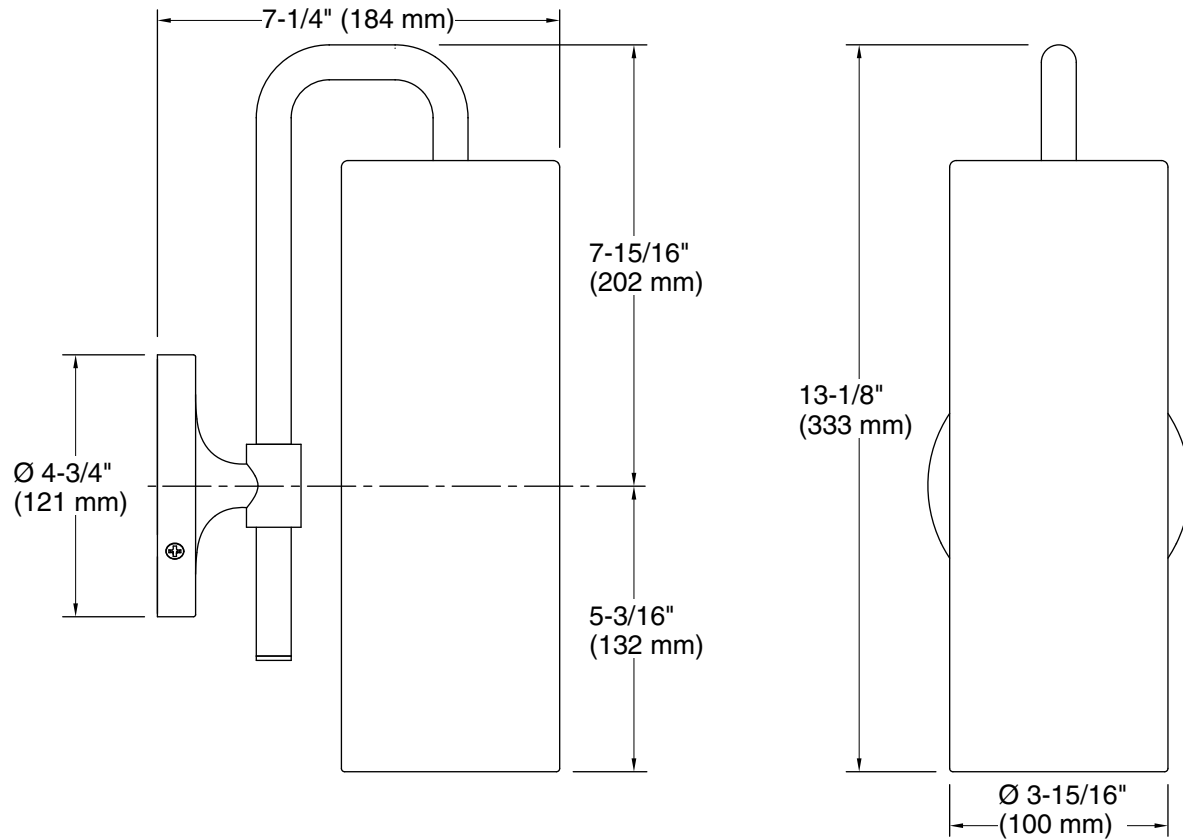

Required Electrical Service

One circuit required.

120 V, 60 Hz

Technical Information

All product dimensions are nominal.

Installation Type:	Wall-mount
Material:	Steel, Glass
Number of Lights:	1
Lighting Type:	Socket-based
Socket Type:	E-26 Medium
Number of Shades:	1
Shade Type:	Glass - clear