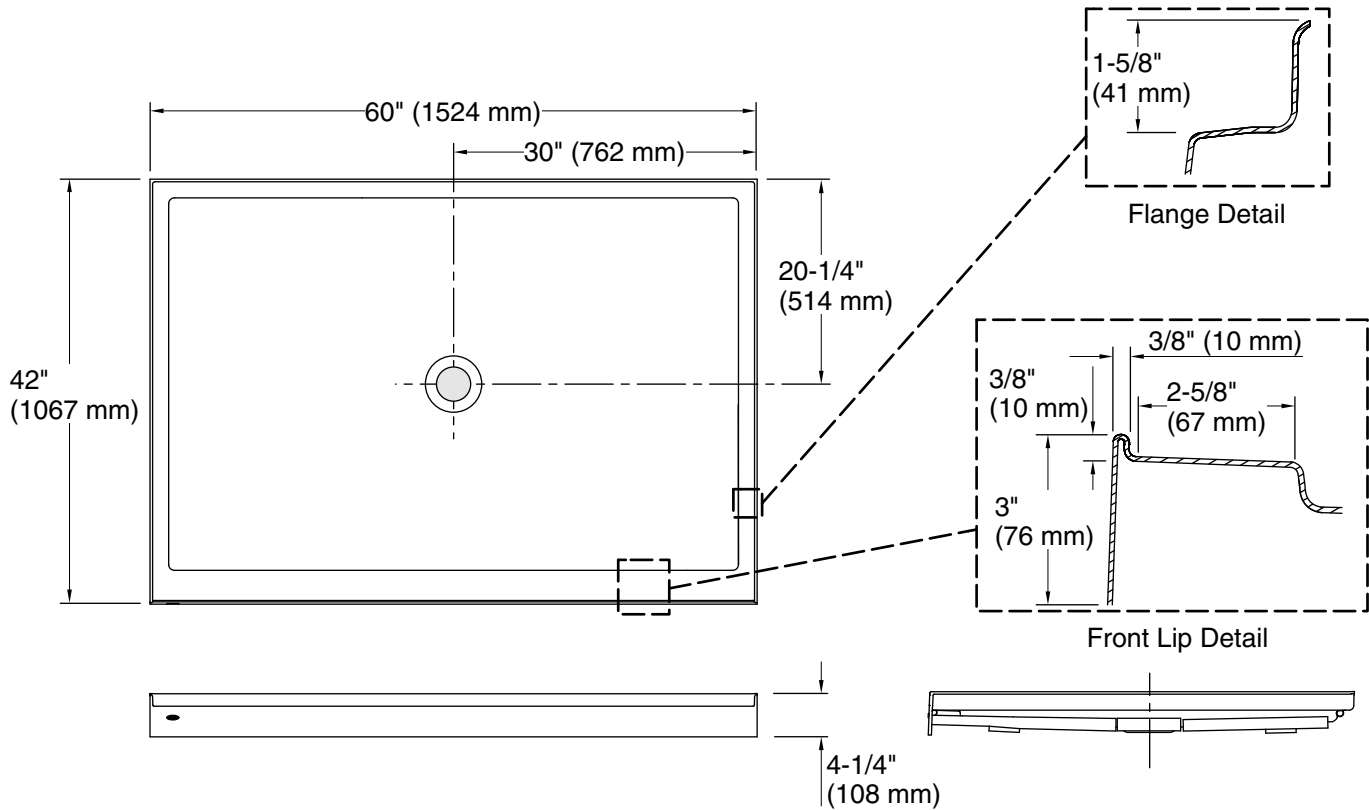

Technical Information

All product dimensions are nominal.

Installation: Three-wall alcove
Drain location: Center
Weight: 73 lbs (33.1 kg)

Notes

Measure your actual product for rough-in details.

Install this product according to the installation instructions.

Subfloor must be within 1/2" (13 mm) of level.

This receptor has a front lip. This should be taken into account when installing a shower door.