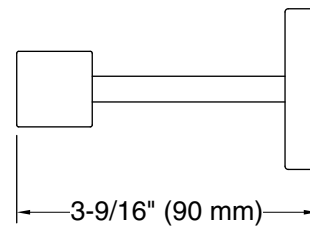

### Technical Information

All product dimensions are nominal.

Installation Type: Wall-mount

Material: Zinc, Brass