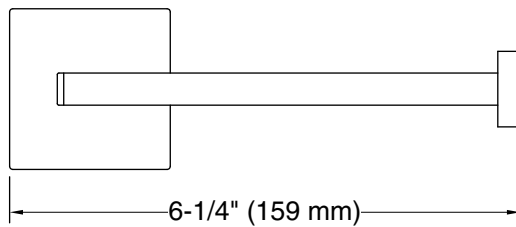

### Technical Information

All product dimensions are nominal.

Installation Type: Wall-mount

Material: Zinc, Brass