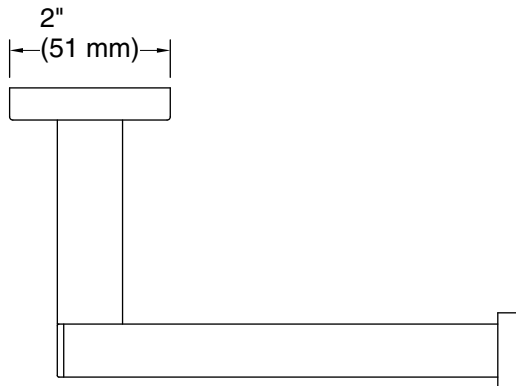

### Technical Information

All product dimensions are nominal.

Installation Type: Wall-mount

Material: Zinc, Brass