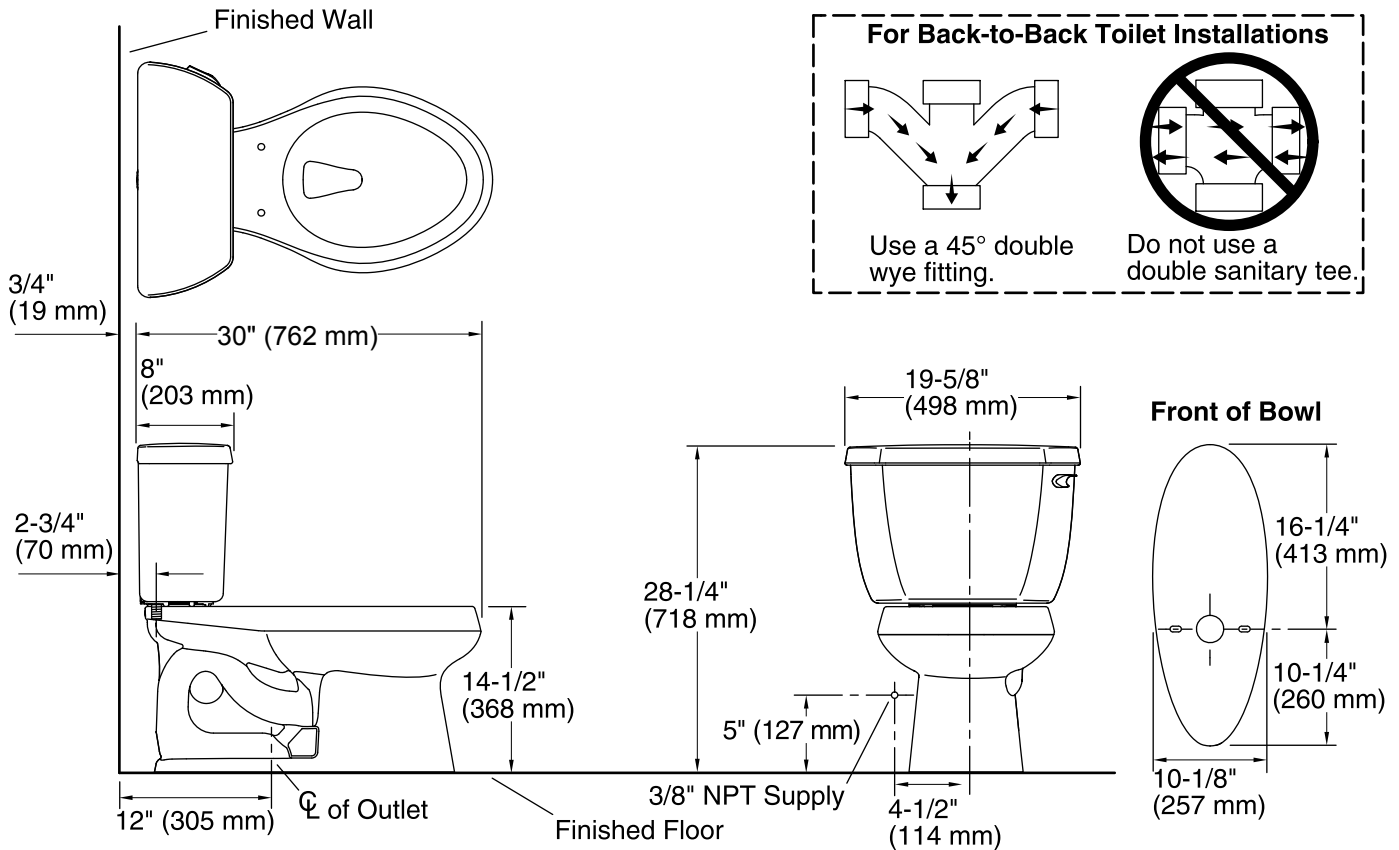

### Features

- Vitreous china.
- Regular height Elongated bowl.
- Class Five® flushing system.
- Includes right-hand polished chrome trip lever.
- 1.28 gpf (4.8 lpf).
- 2-1/8" (54 mm) fully glazed trapway.
- 12" (305 mm) rough-in.
- Less seat and supply.
- 11-1/4" (286 mm) x 8-1/4" (210 mm) water area.
- 30" (762 mm) x 19-5/8" (498 mm) x 28-1/4" (718 mm).
- Floor mount / Floor outlet.

### Components

Product includes:

- K-4198 Elongated Bowl
- K-4436-RA Toilet Tank

Additional included component/s: Tank cover, Trip lever, Bolt cap accessory pack, and Tank accessory pack.

## Technical Information

All product dimensions are nominal.

Toilet type:	Two-piece, Floor-mount
Waste Outlet:	Floor
Bowl shape:	Elongated front
Flush type:	Class Five®
Trap passageway:	2-1/8" (54 mm)
Water Consumption	
Full:	1.28 gpf (4.8 lpf)
Water surface size:	11-1/4" x 8-1/4" (286 mm x 210 mm)
Rim to water surface:	5-1/4" (133 mm)
Rough-in:	12" (305 mm)
Seat-mounting holes:	5-1/2" (140 mm)

## Notes

Install this product according to the installation instructions.

For back-to-back toilet installations: Use only a 45° double wye fitting.