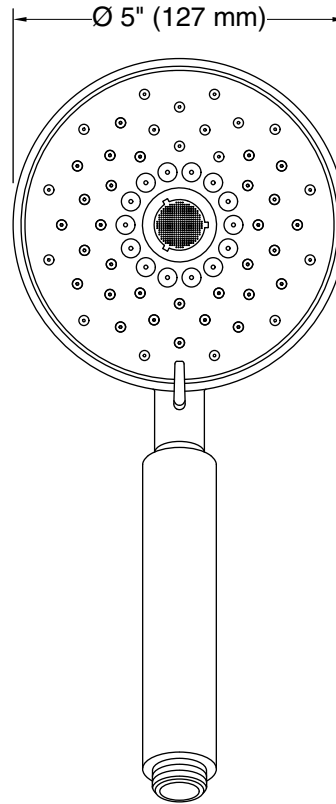

Technical Information

All product dimensions are nominal.

Drain included: No

Handshower:

Rated maximum flow: 1.75 gal/min (6.6 l/min)

Notes

Install this product according to the installation instructions.

Plumbing codes require an atmospheric vacuum breaker be installed in-line with handshowers.

Please consult with local plumbing officials.

ADA, OBC, CSA B651 compliant when installed to the specific requirements of these regulations.