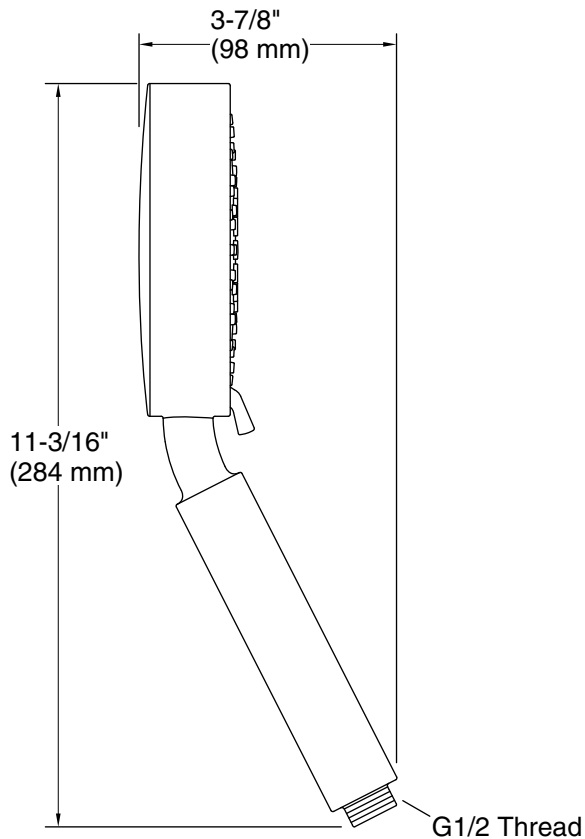

Technical Information

All product dimensions are nominal.

Drain included: No

Handshower:

Rated maximum flow: 1.75 gal/min (6.6 l/min)

Notes

Install this product according to the installation instructions.

Plumbing codes require an atmospheric vacuum breaker be installed in-line with handshowers.

Please consult with local plumbing officials.

ADA, OBC, CSA B651 compliant when installed to the specific requirements of these regulations.