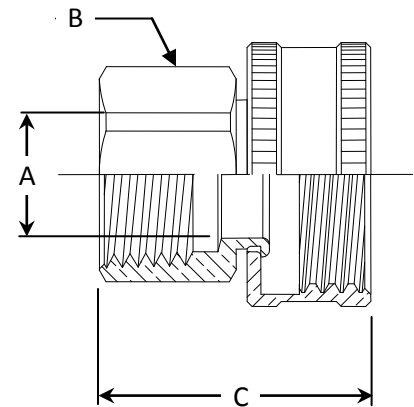

## HUS11 Garden Hose Swivel Union – Female Hose Thread x Female Iron Pipe

**Use:** For use with residential and commercial grade garden hose. All female hose thread connections require a rubber washer (sold separately) inserted prior to installation

MATERIAL SPECIFICATIONS	
<b>Fitting Body</b>	<b>Compliant brass</b>

**Standard Part Listing:**

- HUS11-8-12      3/4" Female Hose Thread (swivel) x 1/2" Female Iron Pipe, rough brass
- HUS11-12-12      3/4" Female Hose Thread (swivel) x 3/4" Female Iron Pipe, rough brass
- HUS11-12-12 B      3/4" Female Hose Thread (swivel) x 3/4" Female Iron Pipe, rough brass, bulk

**Compliant Part Listing:**

- HUS11-8-12X      3/4" Female Hose Thread (swivel) x 1/2" Female Iron Pipe, rough brass
- HUS11-8-12X B      3/4" Female Hose Thread (swivel) x 1/2" Female Iron Pipe, rough brass, bulk
- HUS11-12-12X      3/4" Female Hose Thread (swivel) x 3/4" Female Iron Pipe, rough brass
- HUS11-12-12X B      3/4" Female Hose Thread (swivel) x 3/4" Female Iron Pipe, rough brass, bulk

PART DIMENSIONS (Inches)			
Model	DIA. A	HEX B	DIM. C
HUS11-8-12	.578	7/8	1.20
HUS11-12-12	.578	1-1/8	1.20

**Listings & Certifications:**

- Compliant product CSA approved to California Health & Safety Code 116875 and Vermont Bill S.152 (Project # 2174785)