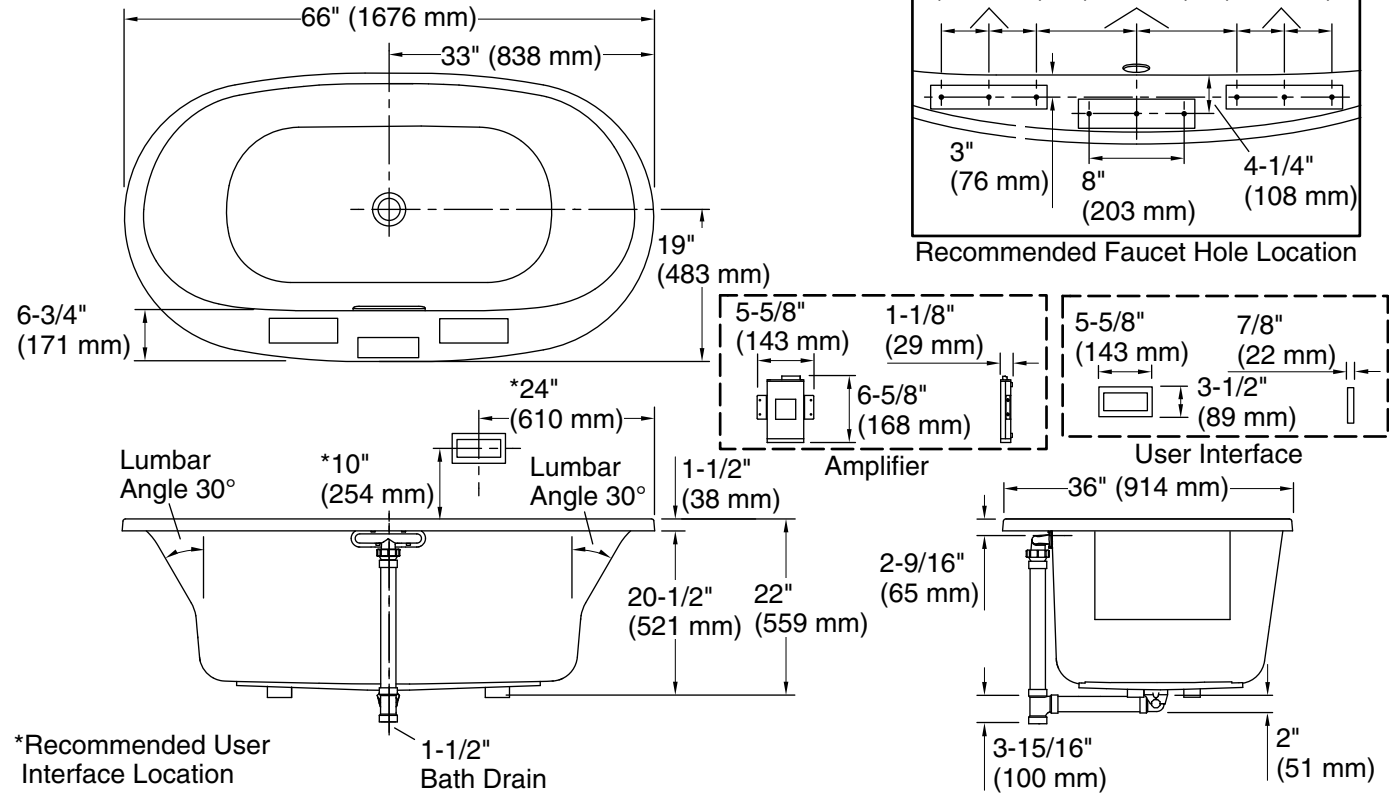

No change in measurements if connected with drain illustrated. (K-7272)

□ Recommended Faucet Location

*Recommended User Interface Location

1-1/2" Bath Drain

Required Electrical Service

One circuit required, protected with Class A Ground-Fault Circuit-Interrupter (GFCI). Outside North America, this device may be known as a Residual Current Device (RCD).

Amplifier, Heated Surface: 120 V, 15 A, 50/60 Hz

Technical Information

All product dimensions are nominal.

Installation:	Drop-in, Under-mount
Drain location:	Center
Basin area, bottom:	47" x 26-1/4" (1193 mm x 666 mm)
Basin area, top:	61-3/16" x 28-3/8" (1554 mm x 721 mm)
Weight:	100 lbs (45.4 kg)
Minimum floor load:	52.3 lbs/ft ² (255.4 kg/m ²)
Water depth:	17-9/16" (446 mm)
Water capacity:	85.5 gal (323.7 L)
Template:	Drop-in, 1268439-7, required, included
Electrical component rating:	Amplifier: 120 V, 1.1 A, 50/60 Hz Heated Surface: 120 V, 0.5 A, 60 Hz, 65

Notes

Measure your actual product for rough-in details.

Install this product according to the installation instructions.

The hot water supply should be 70% of the capacity of the bath or greater. Installations will vary.