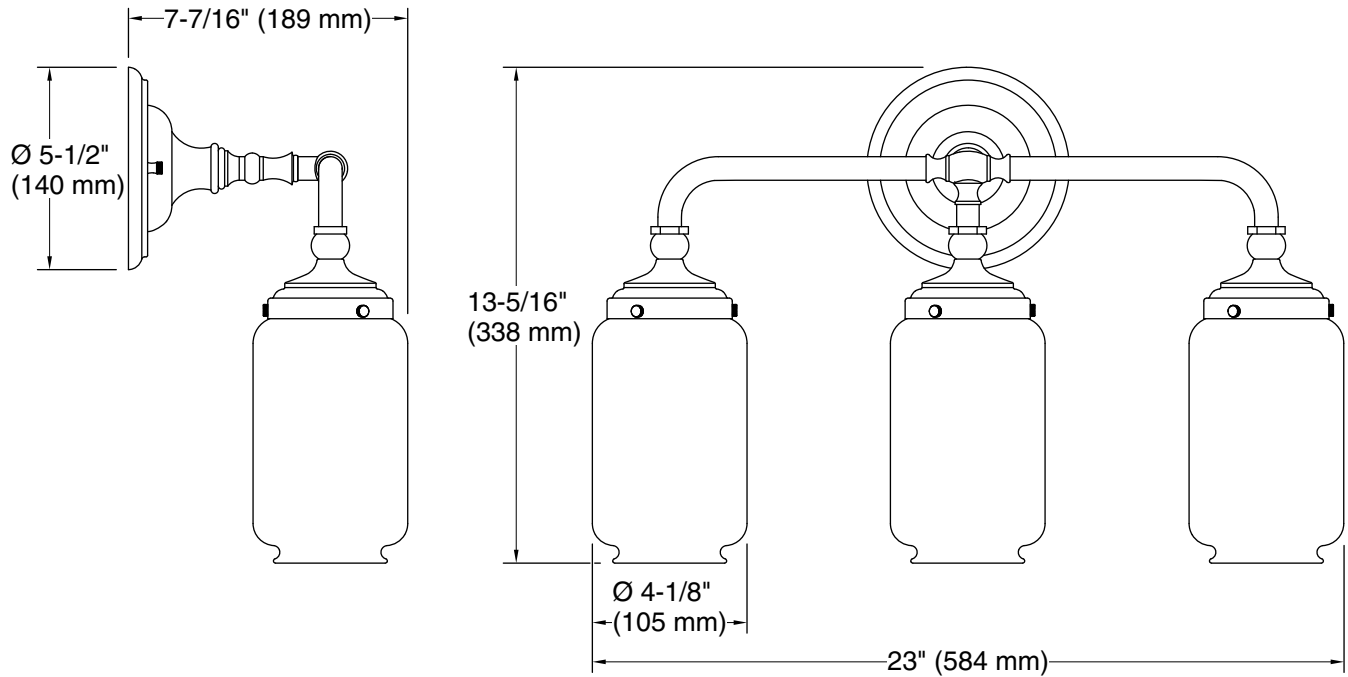

Artifacts™
23" three-light sconce
K-32806-SC03

Features

- Clear glass shades with inner frosted glass diffusers for reduced glare.
- Requires three bulbs with medium (E26) base; T10 bulb recommended (sold separately).
- Coordinates with faucets and accessories in the Artifacts collection.
- Suitable for damp locations, per UL 1598.

Artifacts™
23" three-light sconce
K-32806-SC03

Required Electrical Service

One circuit required.

120 V

Technical Information

All product dimensions are nominal.

Material: Steel, Brass, Glass
Number of Lights: 3
Lighting Type: Socket-based
Socket Type: E-26 Medium
Number of Shades: 6
Shade Type: Glass - frosted, Glass - clear