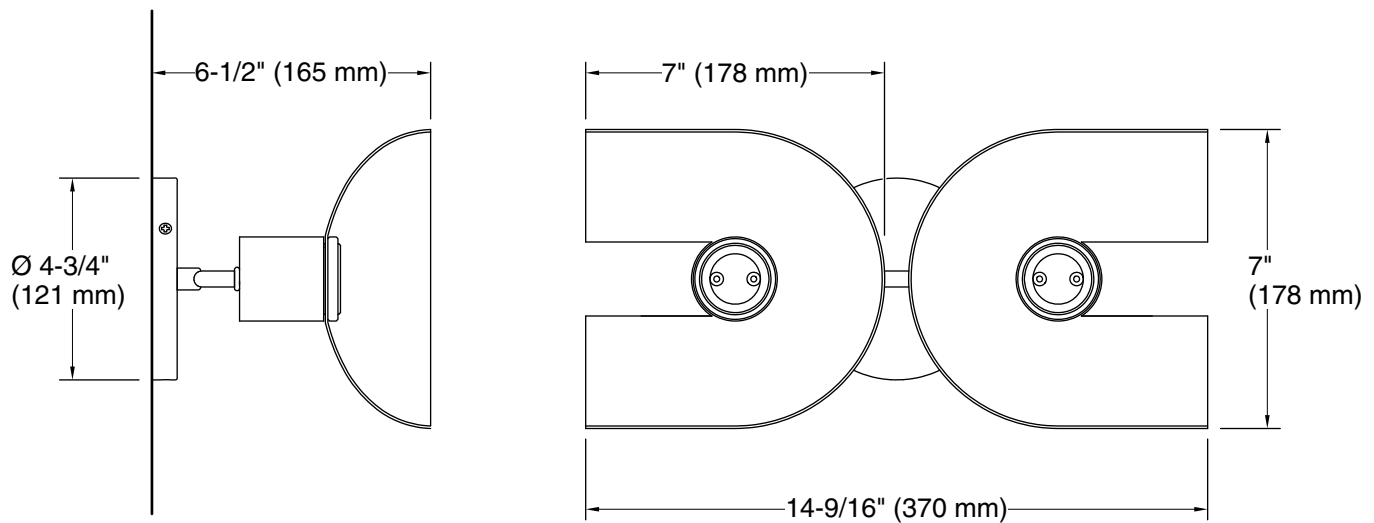

Color	Code	Description
	BML	Black, Brass Trim
	6GL	
	SLG	

Required Electrical Service

One circuit required.

120 V, 60 Hz

Technical Information

All product dimensions are nominal.

Installation Type: Wall-mount
Material: Aluminum, Steel
Number of Lights: 2
Lighting Type: Socket-based
Socket Type: E-26 Medium
Number of Shades: 2
Shade Type: Metal