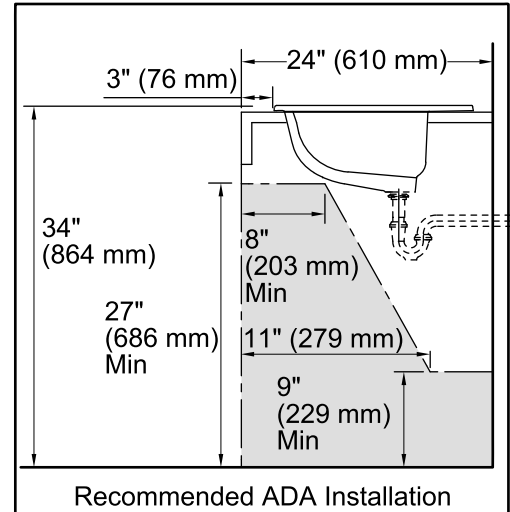

### Features

- Vitreous china.
- Drop-in.
- Round basin.
- Single faucet hole.
- With overflow.
- 19" (483 mm) diameter

ADA

## Technical Information

All product dimensions are nominal.

Bowl configuration:	Single
Installation:	Drop-in
Bowl area (Only)	Length: 14" (356 mm) Width: 12" (305 mm) With overflow: Yes Water depth: 4" (102 mm)
Number of deck holes:	1
Faucet hole(s):	1-3/8" (35 mm)
Drain hole:	1-3/4" (44 mm)