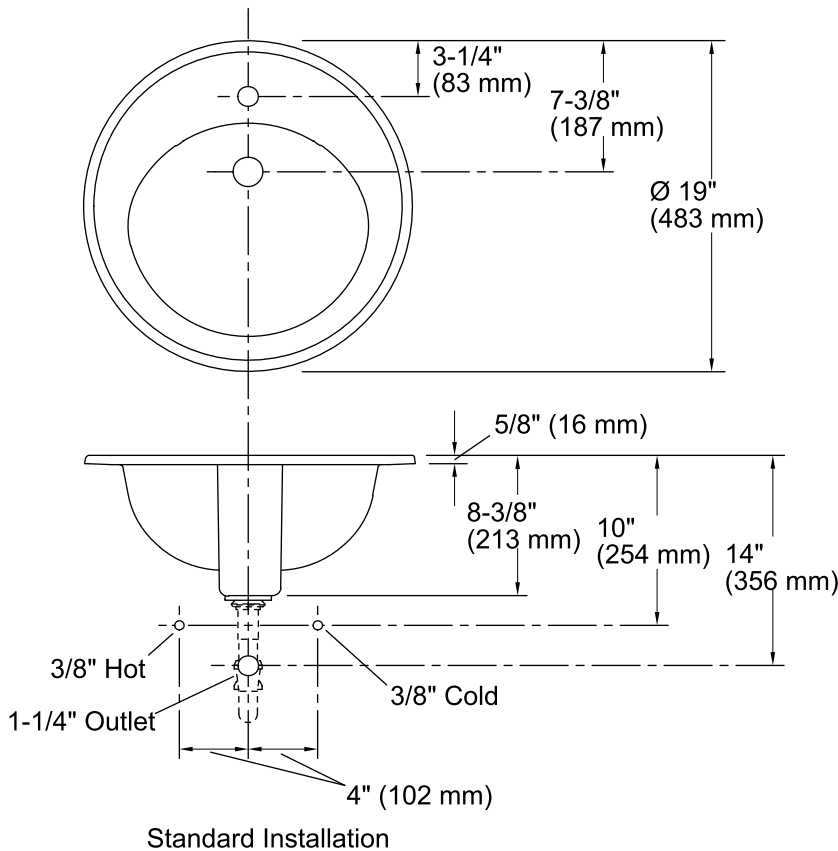

### Features

- Vitreous china.
- Drop-in.
- Round basin.
- Single faucet hole.
- With overflow.
- 19" (483 mm) diameter

ADA

## Technical Information

All product dimensions are nominal.

Bowl configuration:	Single
Installation:	Drop-in
Bowl area (Only)	Length: 14" (356 mm) Width: 12" (305 mm) With overflow: Yes Water depth: 4" (102 mm)
Number of deck holes:	1
Faucet hole(s):	1-3/8" (35 mm)
Drain hole:	1-3/4" (44 mm)