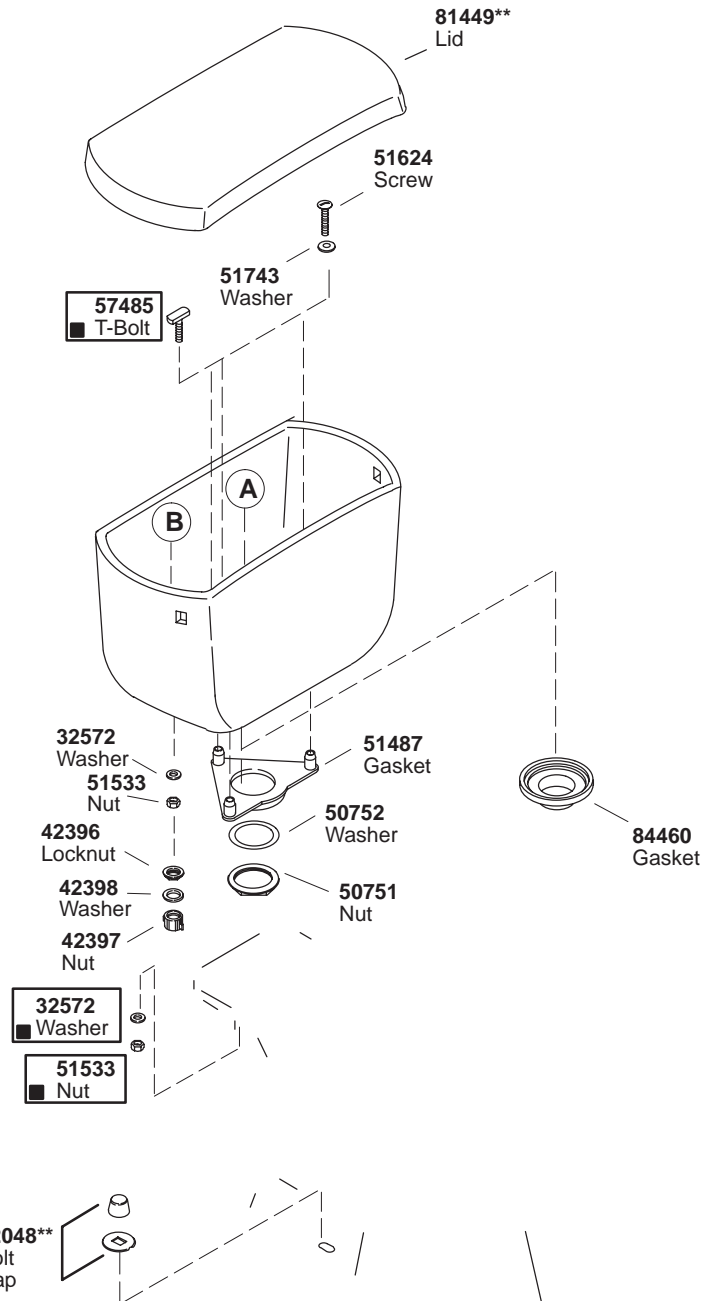

Hardware Kit 75715 Consists of:  
57485 (3 ea.), 32572 (3 ea.), 51533 (3 ea.)

\*\*Finish/color code must be specified when ordering.

# KOHLER® SERVICE PARTS

## PRESSURE LITE™ SLOAN FLUSHMATE® SYSTEM