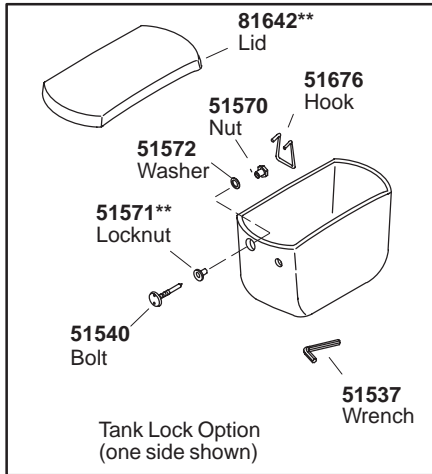

Hardware Kit 75715 Consists of:  
57485 (3 ea.), 32572 (3 ea.), 51533 (3 ea.)

\*\*Finish/color code must be specified when ordering.