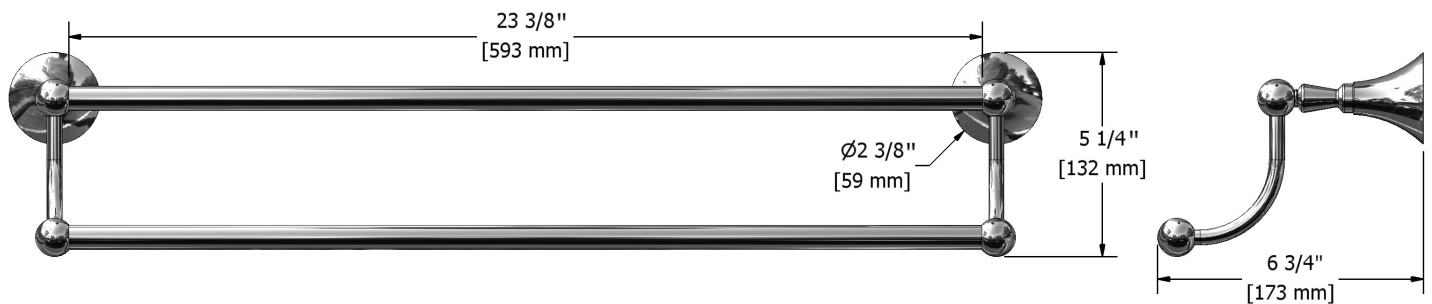

60 cm (24") double towel bar
HU6

Specifications

Descriptions

- 4 anchor points
- May be cut to desired length

Available colors

- C : Chrome
- BN : Brushed Nickel (PVD)
- PN : Polished Nickel (PVD)

Sizes, models and finishes may differ from those presented.