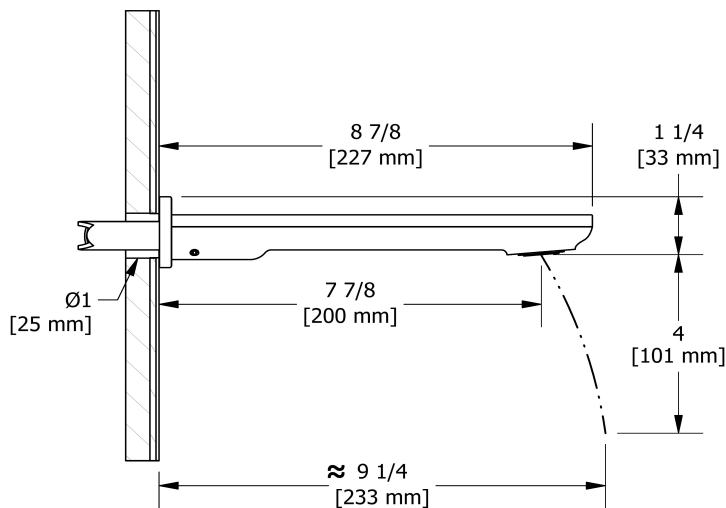

Sizes, models and finishes may differ from those presented.

Warranty

This **Riobel Inc.** product you have purchased carries a Limited Lifetime Warranty on the chrome, PVD finish, blacks and all working parts and is guaranteed from the initial purchase date against all manufacturing defects. All other finishes, including plastic components, are guaranteed for one year. All electric and/or electronic parts are covered by a 5-year limited warranty.

Customer Service

Ontario, West Canada : 888-287-5354 Quebec, Maritimes, United States : 866-473-8442

2020.11.26