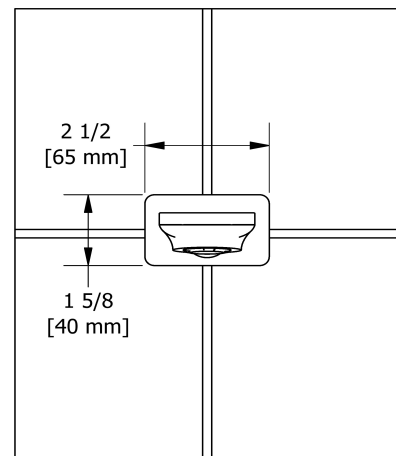

Sizes, models and finishes may differ from those presented.

Warranty

This **Riobel Inc.** product you have purchased carries a Limited Lifetime Warranty on the chrome, PVD finish, blacks and all working parts and is guaranteed from the initial purchase date against all manufacturing defects. All other finishes, including plastic components, are guaranteed for one year. All electric and/or electronic parts are covered by a 5-year limited warranty.

Customer Service

Ontario, West Canada : 888-287-5354 Quebec, Maritimes, United States : 866-473-8442

2020.11.26