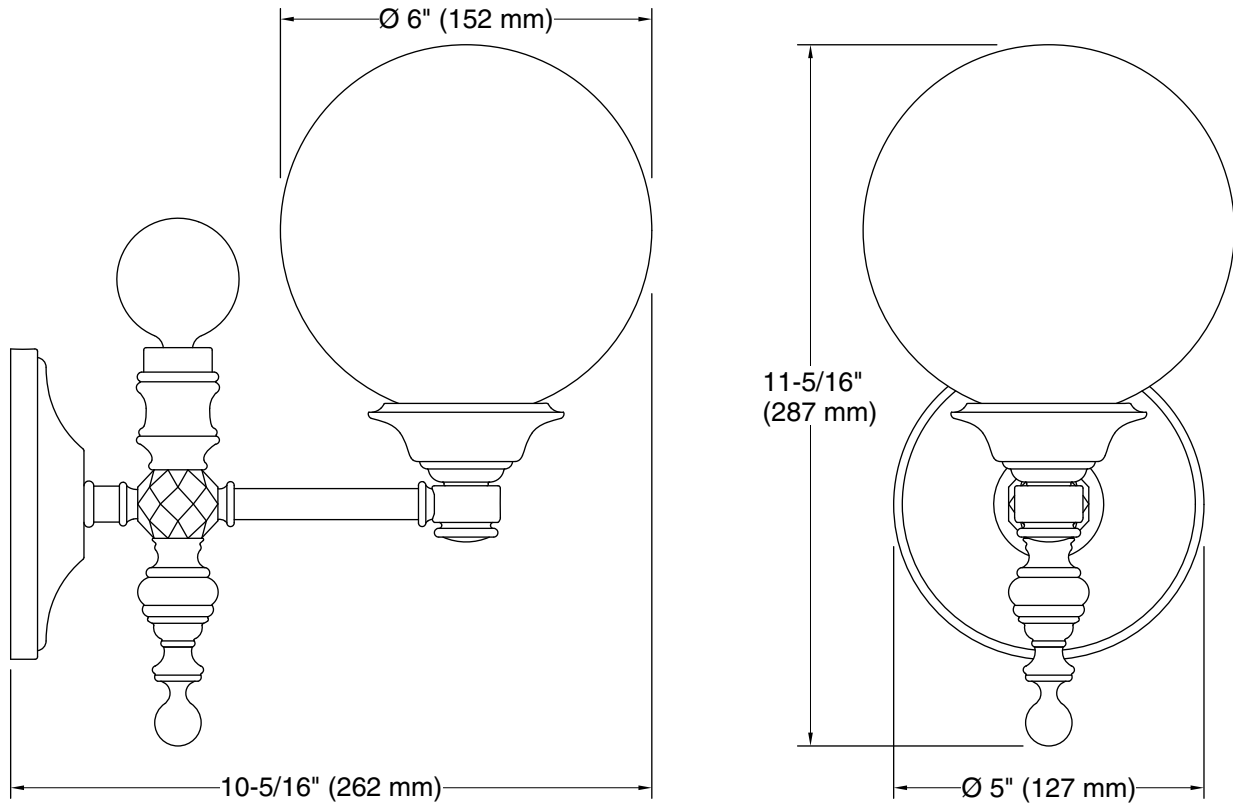

Required Electrical Service

One circuit required.

Lights: 120 V, 60 Hz

Technical Information

All product dimensions are nominal.

Installation Type: Wall-mount
Material: Brass
Number of Lights: 1
Lighting Type: Socket-based
Socket Type: E-12 Candelabra
Number of Shades: 1
Shade Type: Glass - clear
Downrod Detail: 0 x
Electrical component rating: Socket Rating: 60 Hz, 60 W, 450 Lumens, 2300K