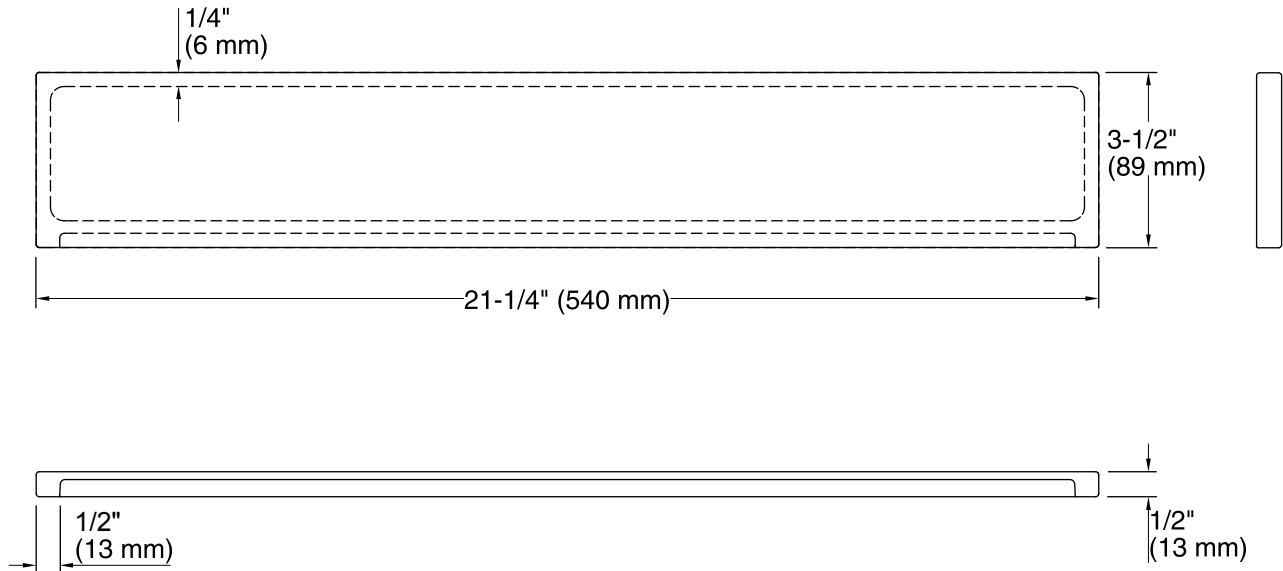

Solid/Expressions®
Bathroom Vanity Top - Side Splash
K-5451

Features

- Solid Surface
- 21-1/4" (540 mm) x 1/2" (13 mm) x 3-1/2" (89 mm)
- Includes 1 side splash

Codes/Standards

None Applicable

KOHLER® One-Year Limited Warranty

See website for detailed warranty information.

Available Color/Finishes

Color tiles intended for reference only.

Color	Code	Description
	S33	White Expressions
	S34	Almond Expressions
	S35	Biscuit Expressions
	S36	Ice Grey Expressions

Technical Information

All product dimensions are nominal.

Installation: ITB

Notes

Install this product according to the installation instructions.